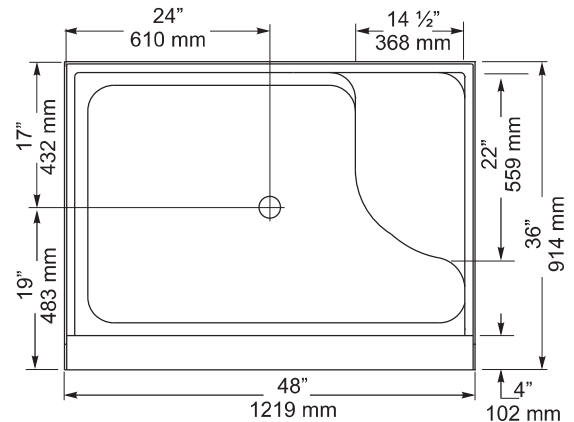

mirolin ELLIS™ SERIES - SHOWER BASE & WALLS

Product Specification Sheet

EB4836LS/RS Shower Base with Seat
 E48W 3 Piece Shower Walls
 Size: 48"x 36" x 22" - Shower Base
 1219 mm x 914 mm x 559 mm
 48"x 36" x 80" - Shower Base with 3 Piece Walls
 1219 mm x 914 mm x 2032 mm

* Left or Right is determined by plumbing
 Drain not included

PRODUCT FEATURES & BENEFITS

□ Shower Base and Walls

- Vacuum formed acrylic reinforced with fiberglass
- Scratch, stain and fade resistant high gloss finish
- Wall option features an acrylic towel bar and 6 large shelves
- Built in 1" tile flange on 3 sides
- Patterned bottom

□ Optional Accessories

- Door(s) - Refer to price book / website for coordinating shower door options
- Curtain Rod

FRONT VIEW

TOP VIEW

GENERAL SPECIFICATIONS

Average Weight: Shower Base	72 lb	33 kg
Wall kit	64 lb	29 kg
Drain Opening (dia.)	3 1/4"	83 mm
Drain to Floor Clearance	1 3/4"	44 mm

Notes: Please confirm measurements on actual product to ensure proper identification. Shower base to be installed on the floor supported by two feet and front edge. Shim if required to level for adequate drainage. Refer to installation instructions for additional information.