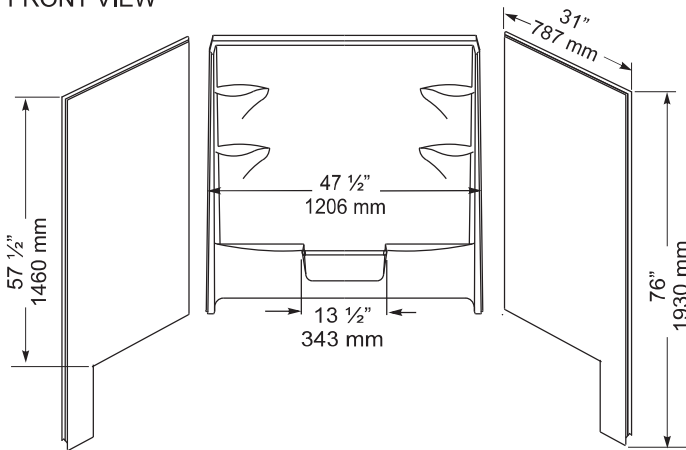

mirolin ELLIS™ SERIES - SHOWER BASE & WALLS

Product Specification Sheet

EB4836LS/RS Shower Base with Seat
 E48W 3 Piece Shower Walls
 Size: 48"x 36" x 22" - Shower Base
 1219 mm x 914 mm x 559 mm
 48"x 36" x 80" - Shower Base with 3 Piece Walls
 1219 mm x 914 mm x 2032 mm

* Left or Right is determined by plumbing
 Drain not included

PRODUCT FEATURES & BENEFITS

□ Shower Base and Walls

- Vacuum formed acrylic reinforced with fiberglass
- Scratch, stain and fade resistant high gloss finish
- Wall option features an acrylic towel bar and 6 large shelves
- Built in 1" tile flange on 3 sides
- Patterned bottom

□ Optional Accessories

- Door(s) - Refer to price book / website for coordinating shower door options
- Curtain Rod

FRONT VIEW

TOP VIEW

GENERAL SPECIFICATIONS

Average Weight: Shower Base	72 lb	33 kg
Wall kit	64 lb	29 kg
Drain Opening (dia.)	3 1/4"	83 mm
Drain to Floor Clearance	1 3/4"	44 mm

84 135
 20 Jul. 18

mirolin

SÉRIE ELLIS^{MC} - BASE DE DOUCHE & PAROIS Fiche de spécifications du produit

EB4836LS/RS	Douche Base avec siège
E48W	3 Pièces Douche Murs
Taille: 48 po x 36 po x 22 po - Base de douche	
1219 mm x 914 mm x 559 mm	
48po x 36po x 80po - Base de douche avec 3 Pièces Murs	
1219 mm x 914 mm x 2032 mm	