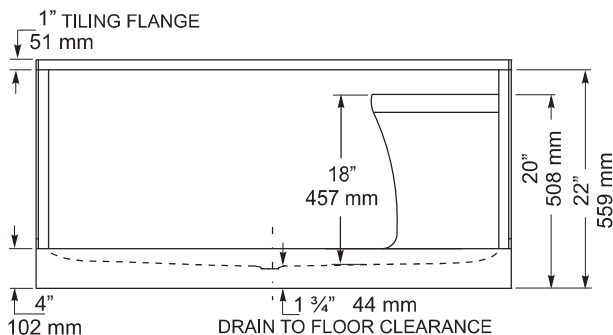

mirolin ELLIS™ SERIES - SHOWER BASE & WALLS

Product Specification Sheet

EB4836LS/RS Shower Base with Seat
 E48W 3 Piece Shower Walls
 Size: 48"x 36" x 22" - Shower Base
 1219 mm x 914 mm x 559 mm
 48"x 36" x 80" - Shower Base with 3 Piece Walls
 1219 mm x 914 mm x 2032 mm

* Left or Right is determined by plumbing
 Drain not included

PRODUCT FEATURES & BENEFITS

□ Shower Base and Walls

- Vacuum formed acrylic reinforced with fiberglass
- Scratch, stain and fade resistant high gloss finish
- Wall option features an acrylic towel bar and 6 large shelves
- Built in 1" tile flange on 3 sides
- Patterned bottom

□ Optional Accessories

- Door(s) - Refer to price book / website for coordinating shower door options
- Curtain Rod

FRONT VIEW

TOP VIEW

GENERAL SPECIFICATIONS

Average Weight: Shower Base	72 lb	33 kg
Wall kit	64 lb	29 kg
Drain Opening (dia.)	3 1/4"	83 mm
Drain to Floor Clearance	1 3/4"	44 mm

Notes: Please confirm measurements on actual product to ensure proper identification. Shower base to be installed on the floor supported by two feet and front edge. Shim if required to level for adequate drainage. Refer to installation instructions for additional information.