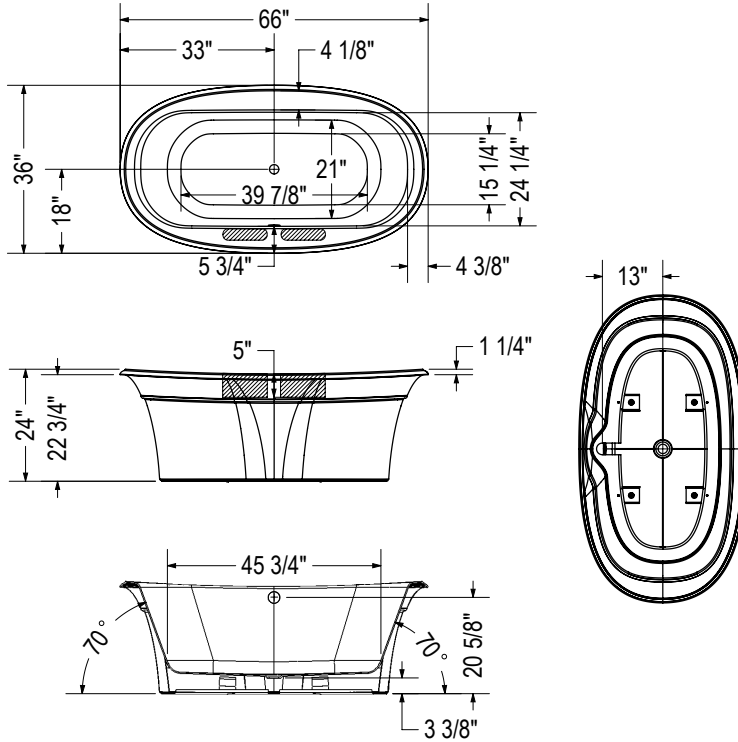

# Ella Embossed

**Model number:**

**105745**

**Dimensions:** 66" x 36" x 24"

**Installation:** Freestanding

**Material:** Acrylic

 : Recommended faucet area 2 sections of 10" (L) x 2 1/2" (W)  
Depth recommended for straight pipes 5".

All dimensions are approximate. Structure measurements must be verified against the unit to ensure proper fit.

## Dimensions:

66 x 36 x 24 in.  
(1676 x 914 x 610 mm)

## Deck width:

4 1/8 in. - 105 mm