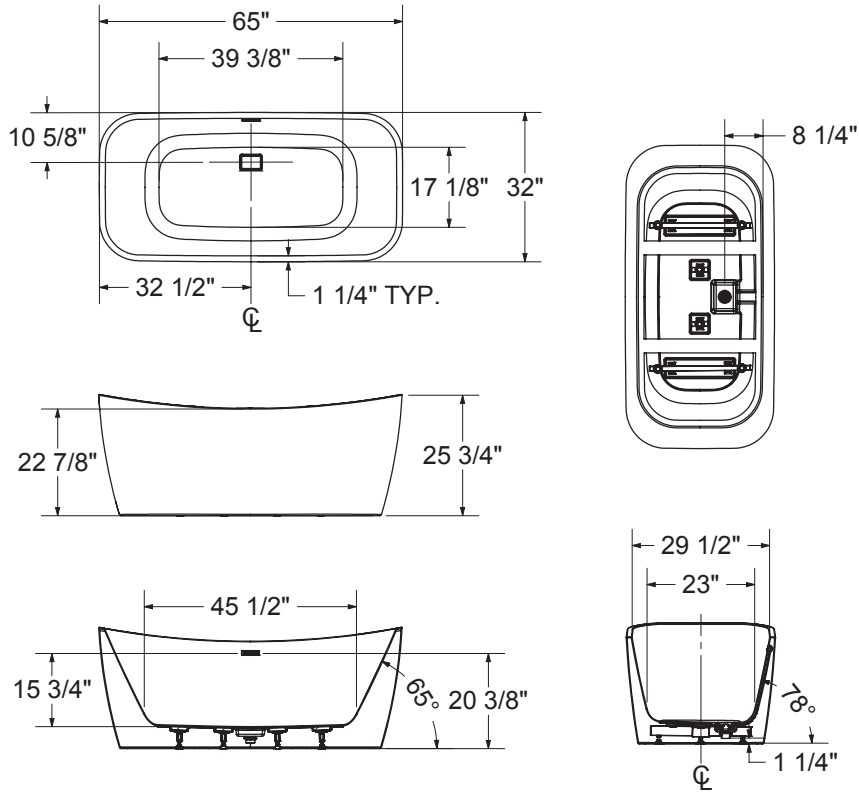

Villi

Model number:

106388

Dimensions: 65" x 32" x 26"

Installation: Freestanding

Material: Acrylic

Standard Features:

- Seamless 1-piece bathtub with a symmetrical look
- Maximized bathing well with comfortable raised backrests and off-center drain
- Linear overflow in chrome and unique hidden drain (pre-installed)
- F² Drain compatible
- Only offered in white with optional trim finishes available

Options (Visit our website for a complete list of our options)

No	Description
<input type="checkbox"/> OPT 20261	Linear overflow metal trim

Model number:

106388

Dimensions: 65" x 32" x 26"

Installation: Freestanding

Material: Acrylic

Dimensions:

65 x 32 x 25 3/4 in.
(1651 x 813 x 654 mm)

Water capacity:

96 gallons - 364 liters

Weight:

132 lbs - 59.86 kg

Bathing well:

62 X 29 in.
(1575 X 737 mm)

Deep sump height:

18 3/8 in. - 467 mm

Deck width:

1 1/2 in. - 38 mm

Drain location:

Center

All dimensions are approximate. Structure measurements must be verified against the unit to ensure proper fit.