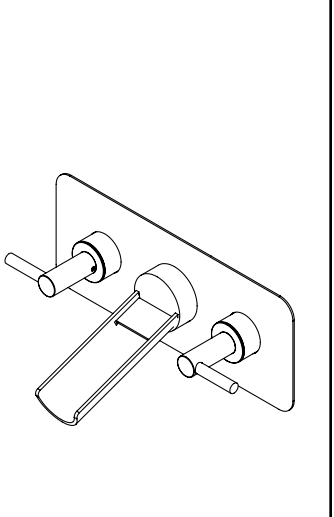

Serie Uffizi

982070C

Wall mounted Lavatory Faucet

STANDARDS

- Compliant with ASME A112.18.1-B125.1
- Compliant with AB1953
- Compliant with EPA Water Sense
- CEC listed
- Compliant with ANSI NSF61 – Annex G
- Certified by CSA International
- Compliant with ANSI A117.1

Finishes

	982070CPC
Polished Chrome	X
Brushed Nickel	

Features

	982070CPC
Solid Brass Construction	X
Single Control Ceramic Disc Valve	X
Meets NSF 61/9 Annex G Lead Requirements	X
Meets EPA Watersense Certification CEC 1.2gpm	X
ADA Compliant	X
Less Popup	X
1 hole installation.Â Optional 3-hole deckplate sold separately	X
Step-By-Step Installation Instructions	X
Limited Lifetime Warranty	X