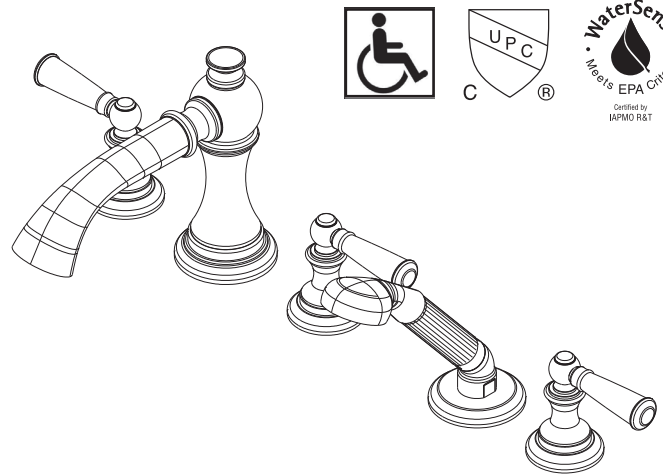

SUTTON

Roman Tub with Handshower Deck Trim 3-2457

Features

- Solid brass construction
- ADA compliant traditional lever handles
- 3-1/16" (7.8 cm) spout height at outlet
- 9-1/16" (23.0 cm) spout reach (c-c)
- 1.8 gallons (6.7 liters) per minute handshower maximum flow rate
- Intended for use with Newport Brass rough valve kit (Required Accessory) which incorporates the following:
  - Brass valve bodies and quick-connect spout fitting
  - Quarter-turn washerless ceramic disc 3/4" valve cartridges

Codes / Standards Compliance

Meets or exceeds the following at date of manufacture:

- ASME A112.18.1/CSA B125.1
- IAPMO/cUPC
- IPC
- ADA
- ICC/ANSI A117.1
- EPA Watersense
- All applicable US Federal and State material regulations

Colors / Finishes

- 15: Polished Nickel
- 15A: Antique Nickel
- 26: Polished Chrome
- 10B: Oil Rubbed Bronze
- Other: Refer to the Newport Brass catalog for additional color/finish options.

Specified Model

Model	Description	Colors / Finishes
3-2457	Roman Tub with Handshower Deck Trim	☐ 15 ☐ 15A ☐ 26 ☐ 10B ☐ Other

Required Accessory:

Trim, above, and Rough Valve Kit, below, must both be specified.

Application	Roman Tub			Roman Tub with Handshower					
	Hot Valve	Cold Valve	Spout Quick-Connect Fitting	Hot Valve	Cold Valve	Spout Quick-Connect Fitting	Poly-Braided Hose	Handshower Diverter	H/S Flange Hardware
Inlet/Outlet Size	3/4"	3/4"	3/4"	3/4"	3/4"	3/4"	1/2"	3/4" / 1/2"	-
Part Number	☐ 1-502			☐ 1-503					
Image									

Product Specification:

Add "Color / Finish" suffix to Tub Deck Trim model number, below.

The Roman Tub with Handshower Deck Trim shall be made of solid brass construction. Roman Tub with Handshower Deck Trim shall incorporate ADA compliant traditional lever handles. Product shall incorporate a 3-1/16" (7.8 cm) spout height at outlet and a 9-1/16" (23.0 cm) spout reach (c-c). Rough valve kit shall incorporate brass valve bodies with quarter-turn washerless ceramic disc 3/4" valve cartridges, a quick-connect spout fitting and a diverter valve with hoses as needed for handshower. Roman Tub with Handshower Deck Trim shall be Newport Brass Model 3-2457/____ and Newport Brass rough valve kit shall be 1-503.