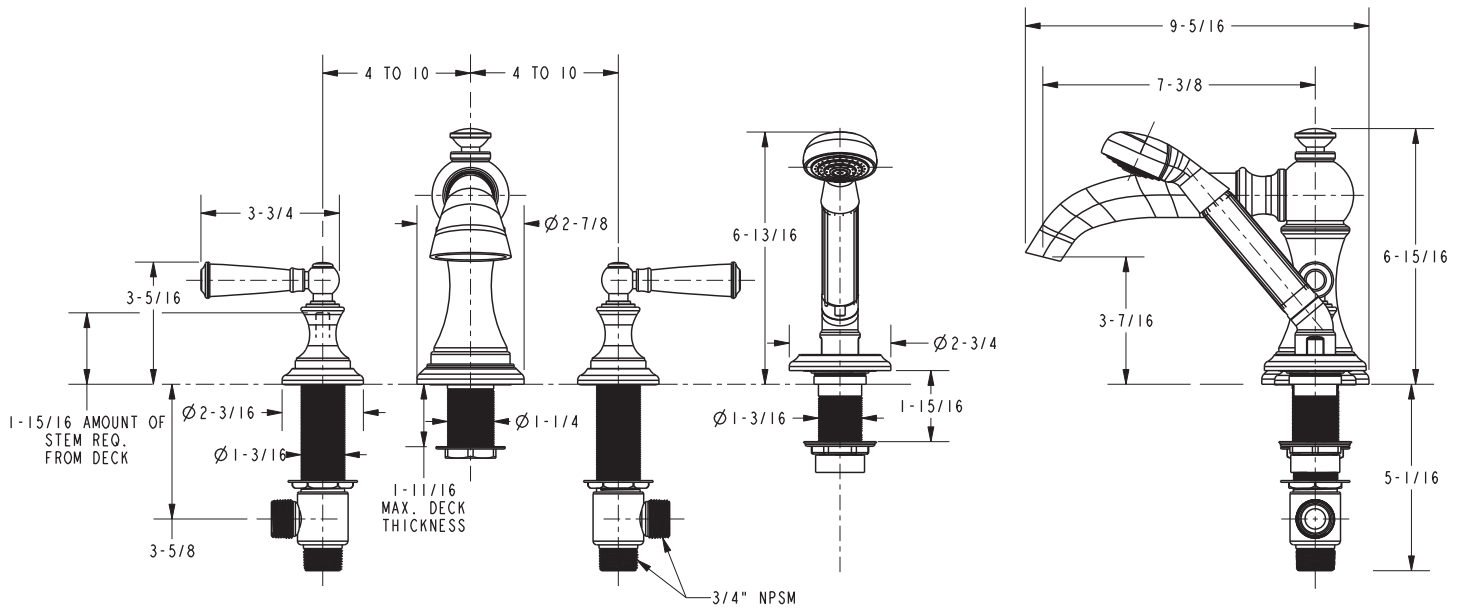

### Features

- Solid brass construction
- ADA compliant traditional lever handles
- 3-1/16" (7.8 cm) spout height at outlet
- 9-1/16" (23.0 cm) spout reach (c-c)
- 1.8 gallons (6.7 liters) per minute handshower maximum flow rate
- Intended for use with Newport Brass rough valve kit (Required Accessory) which incorporates the following:
  - Brass valve bodies and quick-connect spout fitting
  - Quarter-turn washerless ceramic disc 3/4" valve cartridges

### Required Accessory:

Trim, above, and Rough Valve Kit, below, must both be specified.

Application	Roman Tub			Roman Tub with Handshower					
	Hot Valve	Cold Valve	Spout Quick-Connect Fitting	Hot Valve	Cold Valve	Spout Quick-Connect Fitting	Poly-Braided Hose	Handshower Diverter	H/S Flange Hardware
Inlet/Outlet Size	3/4"	3/4"	3/4"	3/4"	3/4"	3/4"	1/2"	3/4" / 1/2"	-
Part Number	<input type="checkbox"/> 1-502			<input type="checkbox"/> 1-503					
Image									

### Product Specification:

Add "Color / Finish" suffix to Tub Deck Trim model number, below.

The Roman Tub with Handshower Deck Trim shall be made of solid brass construction. Roman Tub with Handshower Deck Trim shall incorporate ADA compliant traditional lever handles. Product shall incorporate a 3-1/16" (7.8 cm) spout height at outlet and a 9-1/16" (23.0 cm) spout reach (c-c). Rough valve kit shall incorporate brass valve bodies with quarter-turn washerless ceramic disc 3/4" valve cartridges, a quick-connect spout fitting and a diverter valve with hoses as needed for handshower. Roman Tub with Handshower Deck Trim shall be Newport Brass Model 3-2457/\_\_\_\_ and Newport Brass rough valve kit shall be 1-503.

## Product Dimensions (units are in inches)