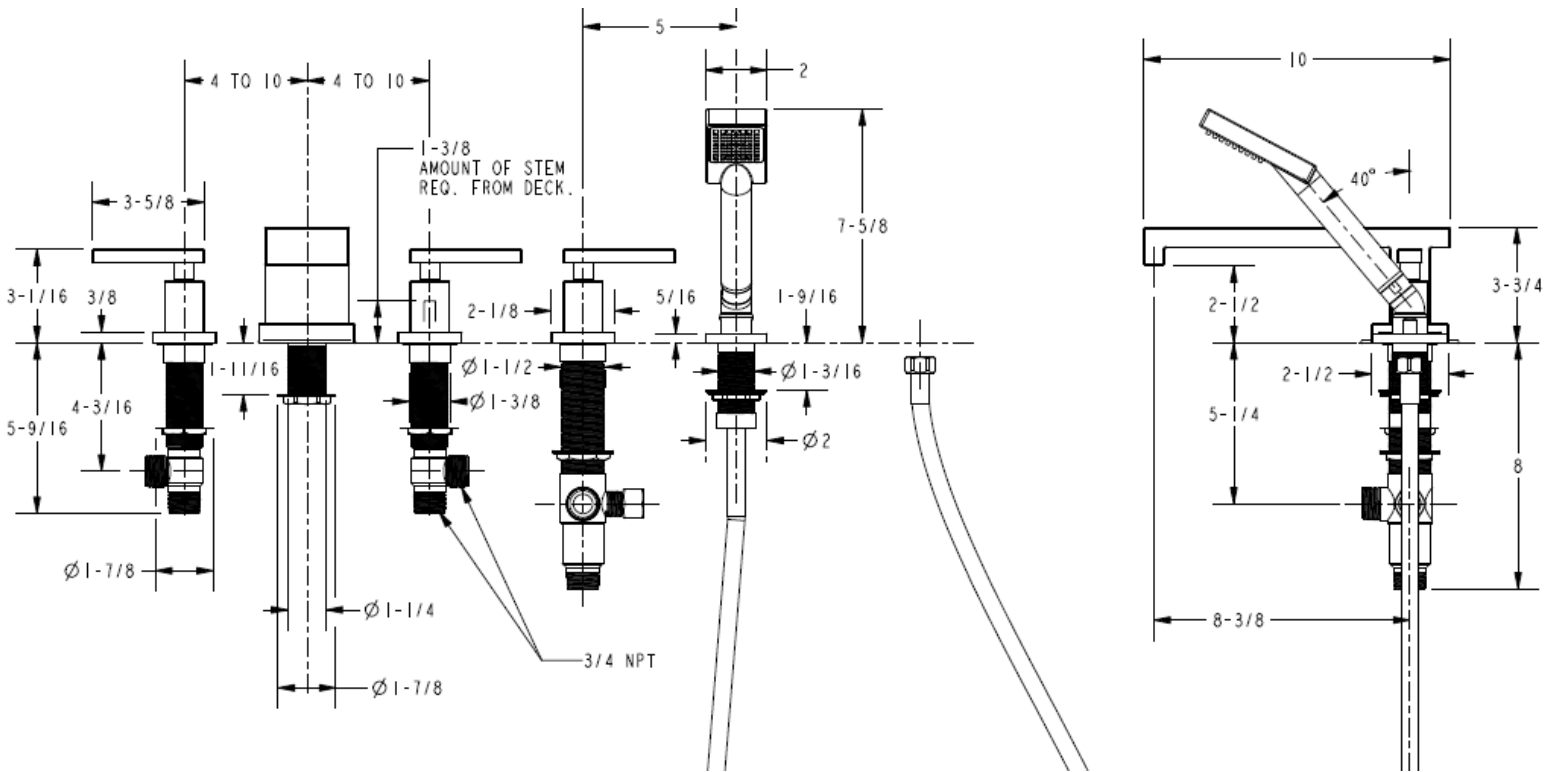

Features

- Solid brass construction
- ADA compliant contemporary lever handles
- 2-1/2" (6.4 cm) spout height at outlet
- 8-3/8" (21.3 cm) spout reach (c-c)
- 1.8 gallons (6.7 liters) per minute maximum flow rate showerhead
- Intended for use with Newport Brass rough valve kit (Required Accessory) which incorporates the following:
 - Brass valve bodies and quick-connect spout fitting
 - Quarter-turn washerless ceramic disc 3/4" valve cartridges
 - Diverter valve and hoses as needed for handshower

Required Accessory: Trim, above, and Rough Valve Kit, below, must both be specified

Application	Deck Tub Valve
Description	3-Valve Assembly With Quick Connect Spout Adapter
Inlet/Outlet	3/4"
Part Number	1-666
Image	

Product Specification: Add "Color / Finish" suffix to Model number, below.

The Roman Tub with Handshower Deck Trim shall be made of solid brass construction. Roman Tub with Handshower Deck Trim shall incorporate ADA compliant contemporary cross handles. Product shall incorporate a 2-1/2" (6.4 cm) spout height at outlet and a 8-3/8" (21.3 cm) spout reach (c-c). Rough valve kit shall incorporate brass valve bodies with quarter-turn washerless ceramic disc 3/4" valve cartridges, a spout nipple and a diverter valve with hoses as needed for handshower. Roman Tub with Handshower Deck Trim shall be Newport Brass Model 3-2567/____ and Newport Brass rough valve kit shall be 1-666.

3-2567

PRODUCT DIMENSIONS *(Units are in inches)*

Skylar Roman Tub with Handshower Deck Trim 3-2567