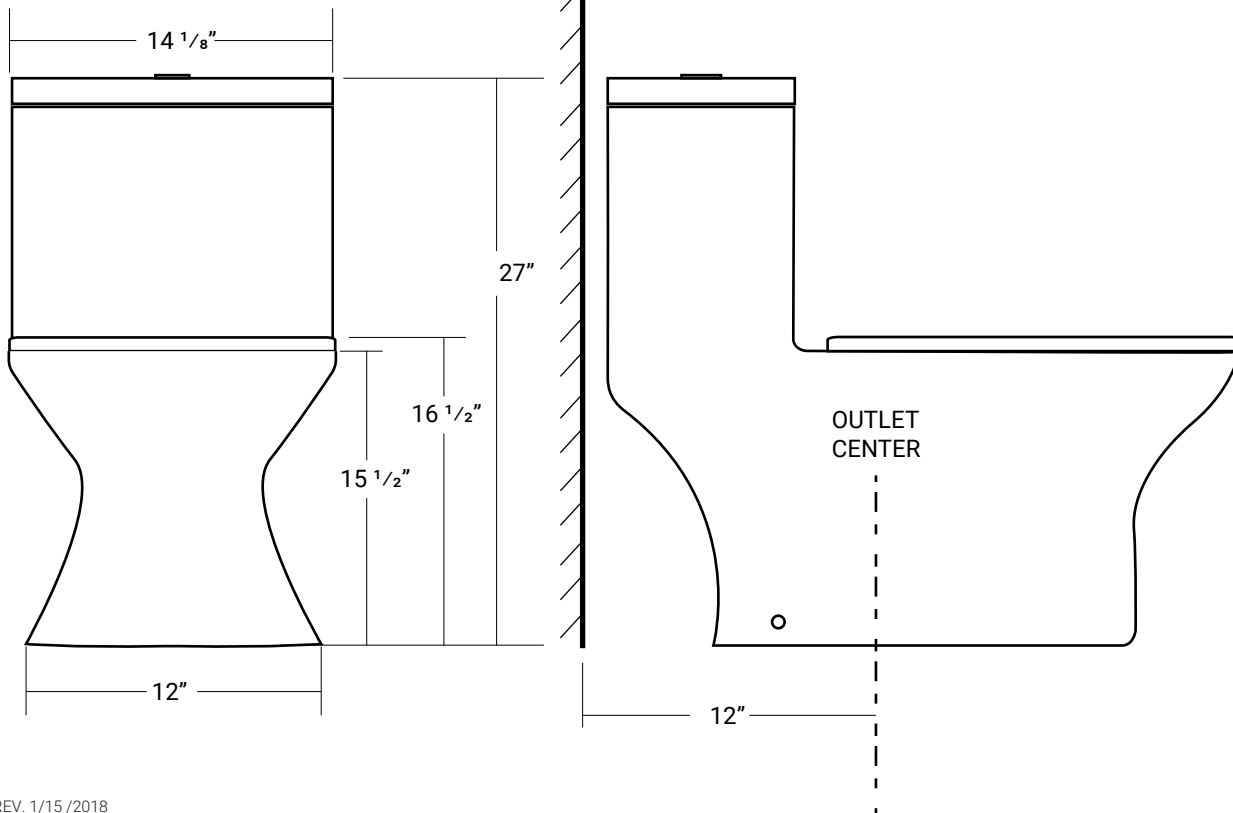

ACRITEC

TOILETS

31120

27" x 14 1/8" x 27"

T-31120

PRODUCT SPECIFICATIONS

- Available in white.
- One piece construction.
- 3 or 6 liters per flush.

REV. 1/15 /2018

*Drawings are not to scale

*All measurements are ±1/4"

In keeping with our policy of continuing improvement, Acri-tec industries Corp. reserves the right to change product specifications without notice.