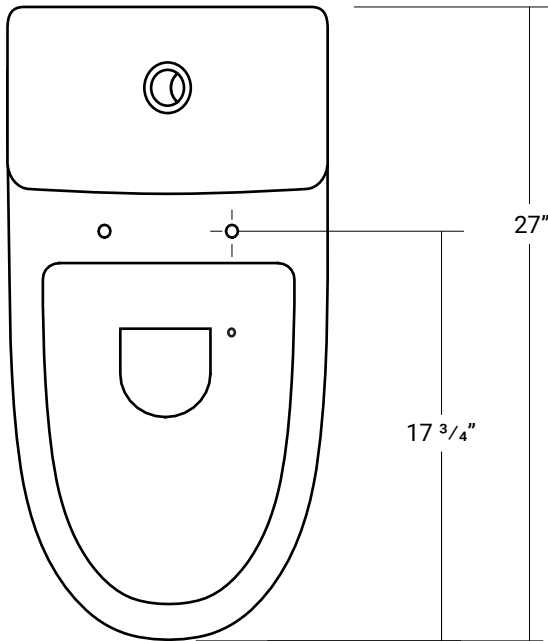

ACRITEC

TOILETS

31120

27" x 14 1/8" x 27"

T-31120

PRODUCT SPECIFICATIONS

- Available in white.
- One piece construction.
- 3 or 6 liters per flush.

REV. 1/15 /2018

*Drawings are not to scale

*All measurements are ±1/4"

In keeping with our policy of continuing improvement, Acri-tec industries Corp. reserves the right to change product specifications without notice.