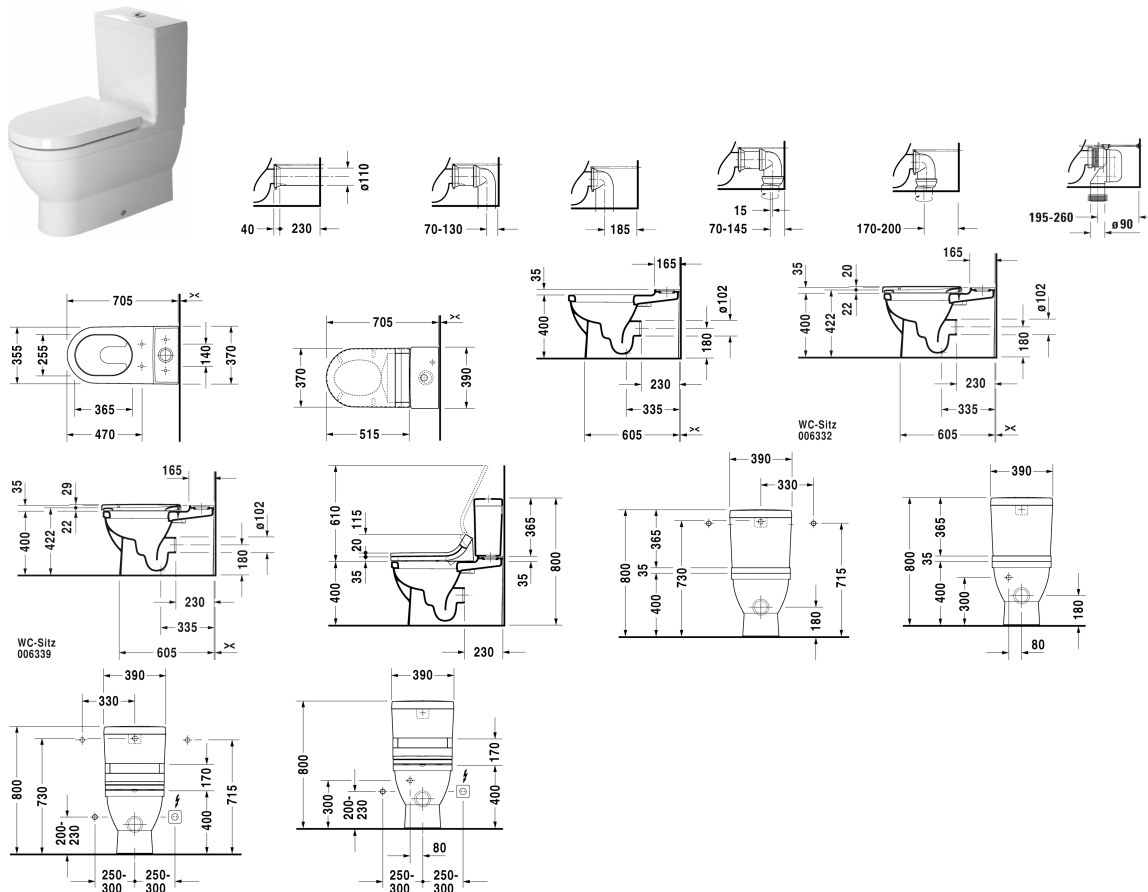

# Starck 3 Toilet close-coupled # 214109..00 / 214109..00

| < 370 mm > |

Toilet close-coupled	Dimension	Weight	Order number
(without cistern), washdown model, fixings included, UWL class 1			
<b>Colors</b>			
00 White Alpin 20 HygieneGlaze (an antibacterial ceramic glaze that provides almost indefinite effectiveness)			
<b>Variant</b>			
<ul style="list-style-type: none"> <li>4,5 l, Outlet for Vario connector set, for horizontal and vertical outlet, length adjustable from 70 - 200 mm, and vario connecting bend, vertical outlet from 195 - 260 mm</li> </ul>	370 x 705 mm	34.300 kilogram	214109..00
<ul style="list-style-type: none"> <li>4,5 l, Outlet for Vario connector set, for horizontal and vertical outlet, length adjustable from 70 - 200 mm, and vario connecting bend, vertical outlet from 195 - 260 mm</li> </ul>	370 x 705 mm	34.300 kilogram	214109..00
<p>Sanitary ceramics with the special WonderGliss surface finish will remain clean and attractive-looking for a long time to come. When ordering WonderGliss please add a "1" as eleventh digit to the model number.</p>			

**Starck 3 Toilet close-coupled # 214109..00 / 214109..00**

|&lt; 370 mm &gt;|

<b>Accessory</b>			
Vario connecting bend for vertical outlet	Ø 100 mm	0.700 kilogram	899025
Vario connector set incl. excenter	Ø 110 mm	1.500 kilogram	001422
<b>Suitable products</b>			
Cistern with Dual Flush mechanism, chrome, for side supply, 390 x 185 mm	390 x 185 mm		092000
Cistern for bottom left supply, 390 x 185 mm	390 x 185 mm		092010
Toilet seat and cover elongated, hinges stainless steel, removable, with soft closure,			006339
Toilet seat and cover elongated, hinges stainless steel, without soft closure,			006332

*All drawings contain the necessary measurements which are subject to standard tolerances. They are stated in mm and are non-binding. Exact measurements, in particular for customised installation scenarios, can only be taken from the finished piece.*