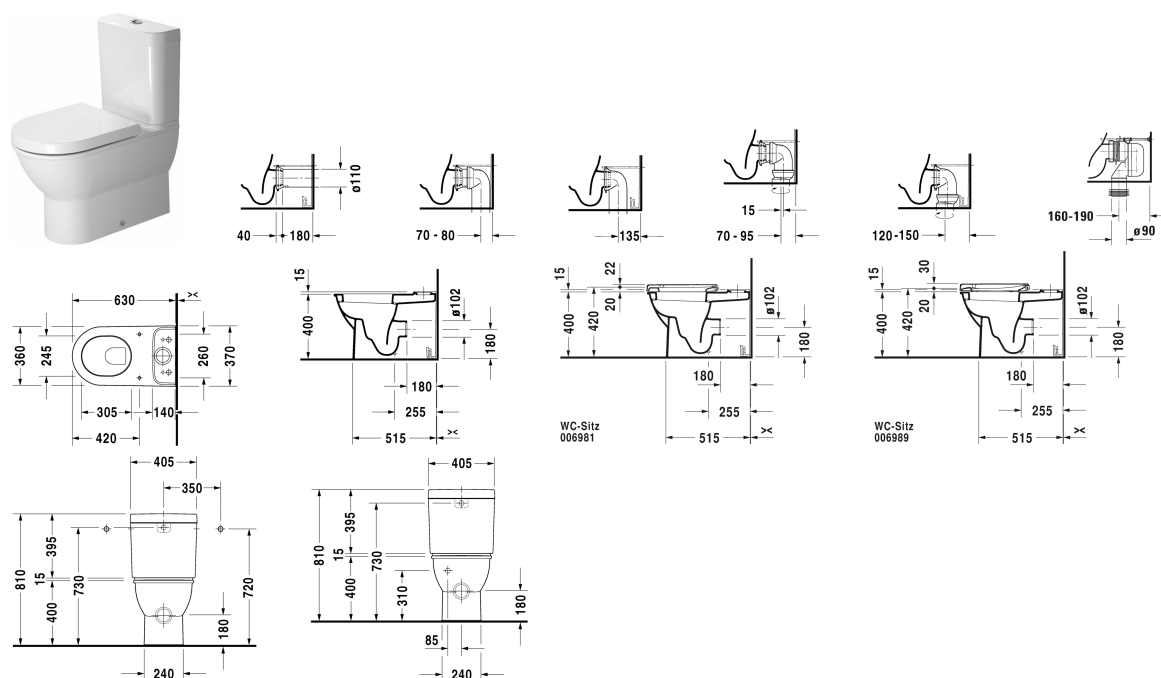

Darling New Toilet close-coupled # 213809..00 / 213809..00

| < 370 mm > |

Toilet close-coupled	Dimension	Weight	Order number
(without cistern), washdown model, fixings included, UWL class 1			
Colors			
00 White Alpin 20 HygieneGlaze (an antibacterial ceramic glaze that provides almost indefinite effectiveness)			
Variant			
♦ 4,5 l, Outlet for Vario connector set, for horizontal and vertical outlet, length adjustable from 70 - 150 mm, and vario connecting bend, vertical outlet from 160 - 190 mm	370 x 630 mm	30.000 kilogram	213809..00
♦ 4,5 l, Outlet for Vario connector set, for horizontal and vertical outlet, length adjustable from 70 - 150 mm, and vario connecting bend, vertical outlet from 160 - 190 mm	370 x 630 mm	30.000 kilogram	213809..00
Sanitary ceramics with the special WonderGliss surface finish will remain clean and attractive-looking for a long time to come. When ordering WonderGliss please add a "1" as eleventh digit to the model number.			
Accessory			
Vario connecting bend for vertical outlet	Ø 100 mm	0.700 kilogram	899025
Vario connector set incl. excenter	Ø 110 mm	1.500 kilogram	001422

Darling New Toilet close-coupled # 213809..00 / 213809..00

|< 370 mm >|

Suitable products

Toilet seat and cover hinges stainless steel, removable, with soft closure,		006989
Cistern with Dual Flush mechanism, chrome, for side supply, 405 x 160 mm	405 x 160 mm	093100
Cistern for bottom left supply, with Dual Flush mechanism, chrome, 405 x 160 mm	405 x 160 mm	093110
Toilet seat and cover hinges stainless steel, without soft closure,		006981

All drawings contain the necessary measurements which are subject to standard tolerances. They are stated in mm and are non-binding. Exact measurements, in particular for customised installation scenarios, can only be taken from the finished piece.