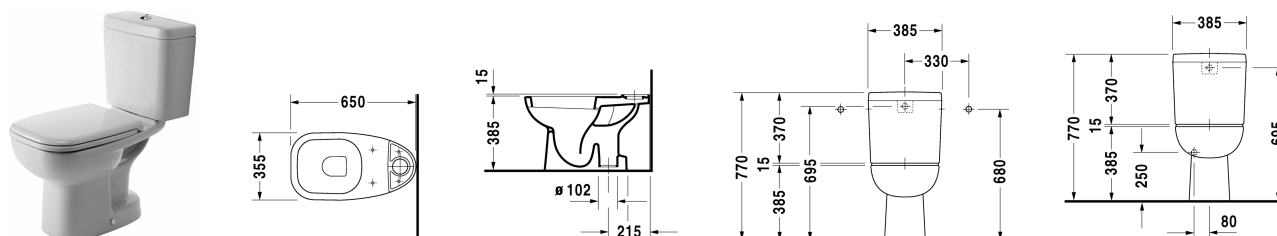

**D-Code Toilet close-coupled # 211101..002 / 211101..002**

| &lt; 355 mm &gt; |

Toilet close-coupled	Dimension	Weight	Order number
washdown model, (without cistern), fixings included, vertical outlet, UWL class 2			
<b>Colors</b>			
00 White Alpin 20 HygieneGlaze (an antibacterial ceramic glaze that provides almost indefinite effectiveness)			
<b>Variant</b>			
♣ 6,0 l	355 x 650 mm	22.000 kilogram	211101..002
♣ 6,0 l	355 x 650 mm	22.000 kilogram	211101..002
<b>Suitable products</b>			
Toilet seat and cover hinges plastic, with soft closure,			006739
Toilet seat and cover hinges stainless steel, without soft closure,			006731
Cistern with Dual Flush mechanism, chrome, UWL class 2, 6/3 l, for side supply, 385 x 170 mm			092700
Cistern with Dual Flush mechanism, chrome, UWL class 2, 6/3 l, bottom left supply, 385 x 170 mm			092710

All drawings contain the necessary measurements which are subject to standard tolerances. They are stated in mm and are non-binding. Exact measurements, in particular for customised installation scenarios, can only be taken from the finished piece.