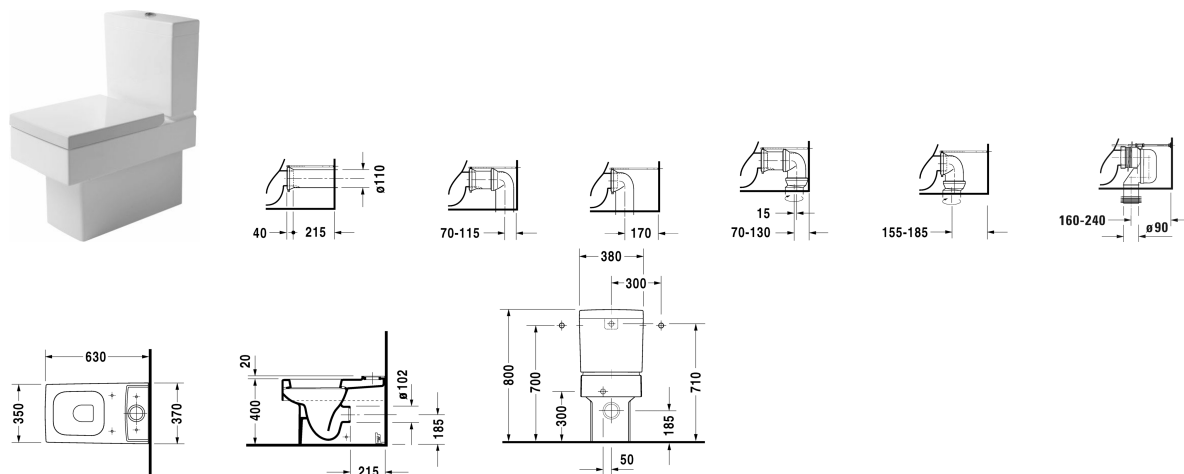

Vero Toilet close-coupled # 211609..00

| < 370 mm > |

Toilet close-coupled	Dimension	Weight	Order number
(without cistern), washdown model, fixings included, UWL class 2			
Colors			
00 White Alpin 08 Black			
Variant			
<ul style="list-style-type: none"> 6,0 l, Outlet for Vario connector set, for horizontal and vertical outlet, length adjustable from 70 - 185 mm, and vario connecting bend, vertical outlet from 160 - 240 mm 	370 x 630 mm	31.800 kilogram	211609..00
<p>Sanitary ceramics with the special WonderGliss surface finish will remain clean and attractive-looking for a long time to come. When ordering WonderGliss please add a "1" as eleventh digit to the model number.</p>			
Accessory			
Vario connecting bend for vertical outlet	Ø 100 mm	0.700 kilogram	899025
Vario connector set incl. excenter	Ø 110 mm	1.500 kilogram	001422
Suitable products			
Toilet seat and cover removable, hinges stainless steel, with soft closure,			006769
Cistern with Dual Flush mechanism, chrome, 6/3 l, for side supply, 380 x 160 mm	380 x 160 mm		090900
Cistern with Dual Flush mechanism, chrome, 6/3 l, for bottom left supply, 380 x 160 mm	380 x 160 mm		090910

All drawings contain the necessary measurements which are subject to standard tolerances. They are stated in mm and are non-binding.

Vero Toilet close-coupled # 211609..00

|< 370 mm >|

Exact measurements, in particular for customised installation scenarios, can only be taken from the finished piece.