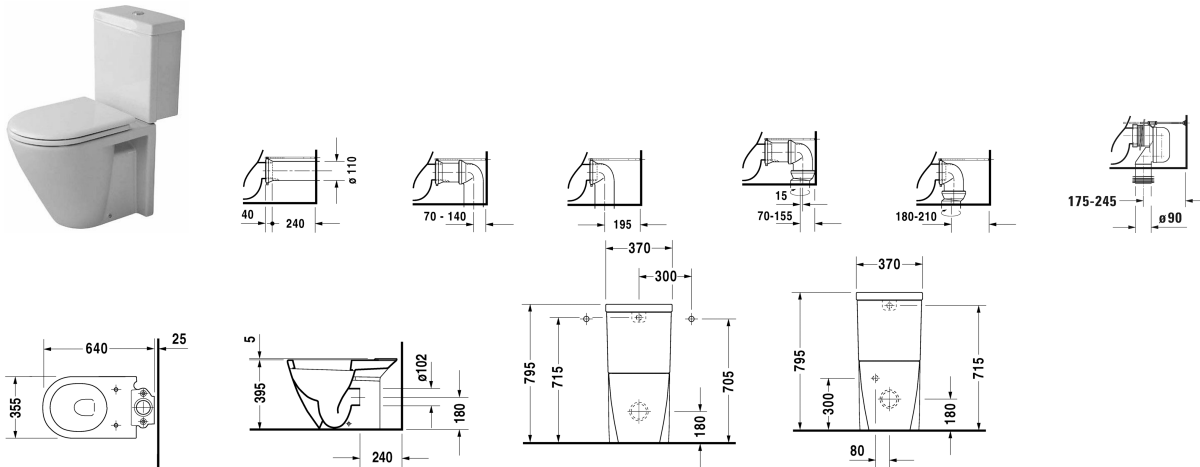

Starck 2 Toilet close-coupled # 0238090000

| < 355 mm > |

Toilet close-coupled	Dimension	Weight	Order number
washdown model, (without cistern), fixings included, UWL class 2			
Colors			
00 White Alpin			
Variant			
<ul style="list-style-type: none"> 6,0 l, Outlet for Vario connector set, for horizontal and vertical outlet, length adjustable from 70 - 210 mm, and vario connecting bend, vertical outlet from 175 - 245 mm 	355 x 640 mm	24.500 kilogram	0238090000
<p>Sanitary ceramics with the special WonderGliss surface finish will remain clean and attractive-looking for a long time to come. When ordering WonderGliss please add a "1" as eleventh digit to the model number.</p>			
Accessory			
Vario connecting bend for vertical outlet	Ø 100 mm	0.700 kilogram	899025
Vario connector set incl. excenter	Ø 110 mm	1.500 kilogram	001422

All drawings contain the necessary measurements which are subject to standard tolerances. They are stated in mm and are non-binding. Exact measurements, in particular for customised installation scenarios, can only be taken from the finished piece.