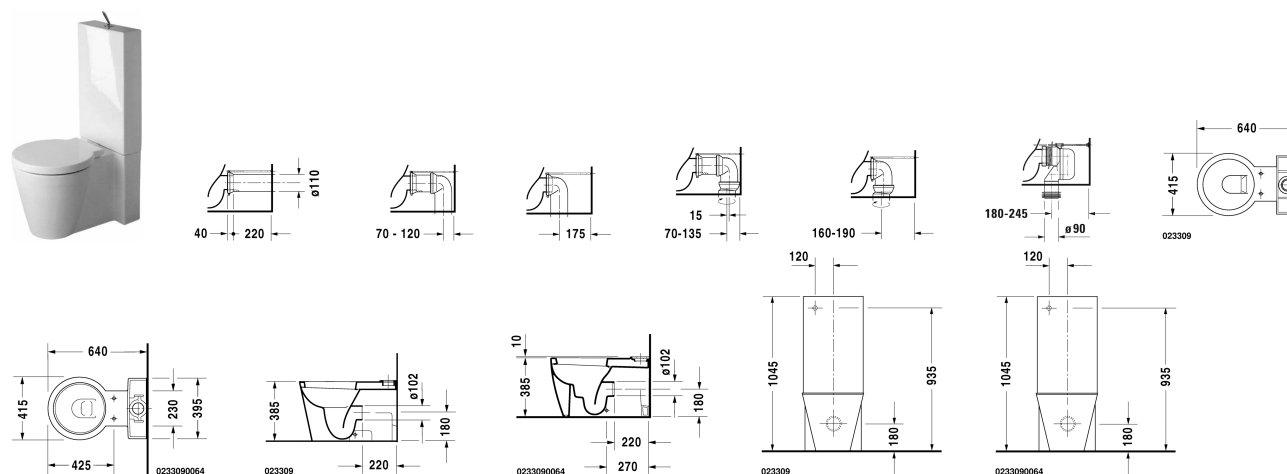

**Starck 1 Toilet close-coupled # 0233090064**

| &lt; 415 mm &gt; |

Toilet close-coupled	Dimension	Weight	Order number
(without cistern), washdown model, Outlet for Vario connector set, for horizontal and vertical outlet, length adjustable from 70 - 190 mm, and vario connecting bend, vertical outlet from 180 - 245 mm, fixings included, UWL class 1			
<b>Colors</b>			
00 White Alpin			
<b>Variant</b>			
♣ 4,5 l	415 x 640 mm	36.900 kilogram	0233090064
Sanitary ceramics with the special WonderGliss surface finish will remain clean and attractive-looking for a long time to come. When ordering WonderGliss please add a "1" as eleventh digit to the model number.			
<b>Accessory</b>			
Vario connecting bend for vertical outlet	Ø 100 mm	0.700 kilogram	899025
Vario connector set incl. excenter	Ø 110 mm	1.500 kilogram	001422
<b>Suitable products</b>			
Toilet seat and cover removable, with hinge shaft, hinge plate stainless steel, with soft closure,			006588
Cistern concealed left supply, 390 x 125 mm	390 x 125 mm		872700
Cistern with Stop & Go mechanism, concealed left supply, push button PURO, 390 x 125 mm	390 x 125 mm		872710

All drawings contain the necessary measurements which are subject to standard tolerances. They are stated in mm and are non-binding. Exact measurements, in particular for customised installation scenarios, can only be taken from the finished piece.