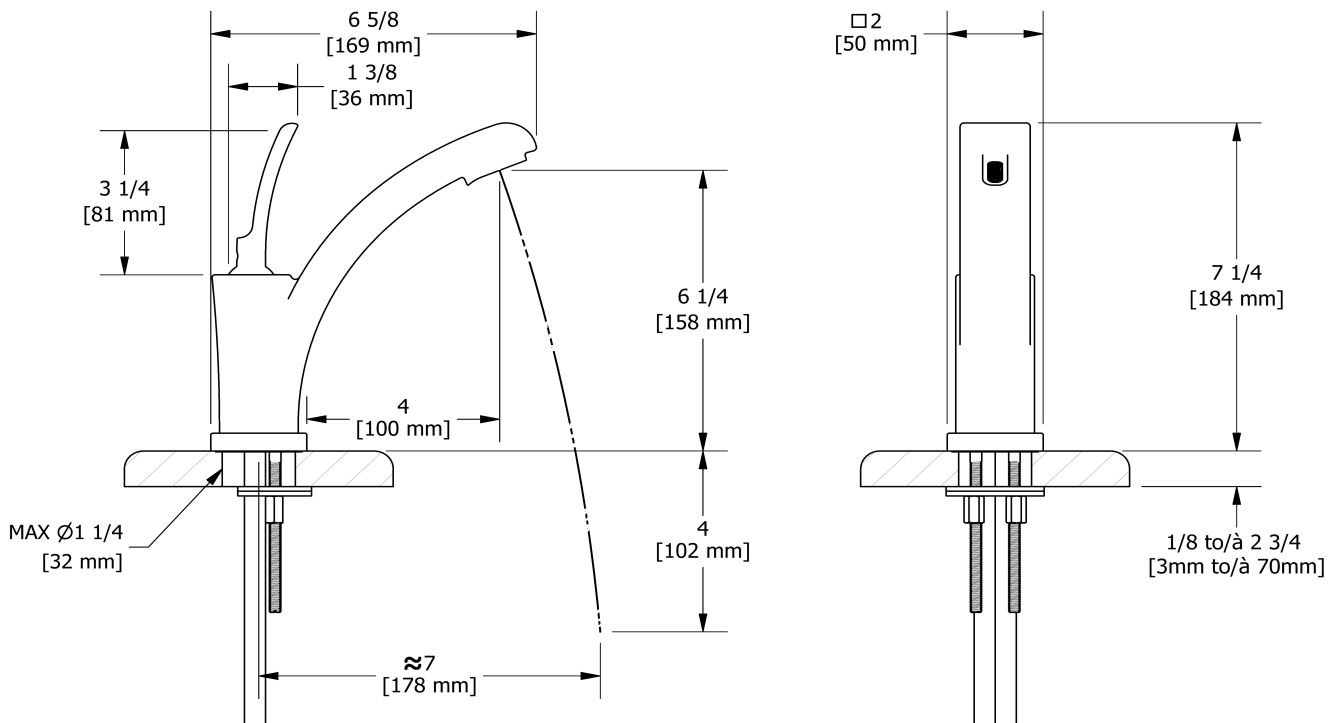

Single hole lavatory faucet without drain
SA00

Specifications

Descriptions

- 3/8" speedway compression
- Ceramic cartridge
- No drain

Available colors

- C : Chrome
- PN : Polished Nickel (PVD)

Available flow

- 4 L/min, 1.06 gpm (US) 60psi *

EPA certification applicable to the indicated model only

Cartridge

- 401-770

Certifications

- CSA B125.1
- NSF/ANSI standard 61 and 372
- ASME A112.18.1
- CMR248 Approval
- ADA