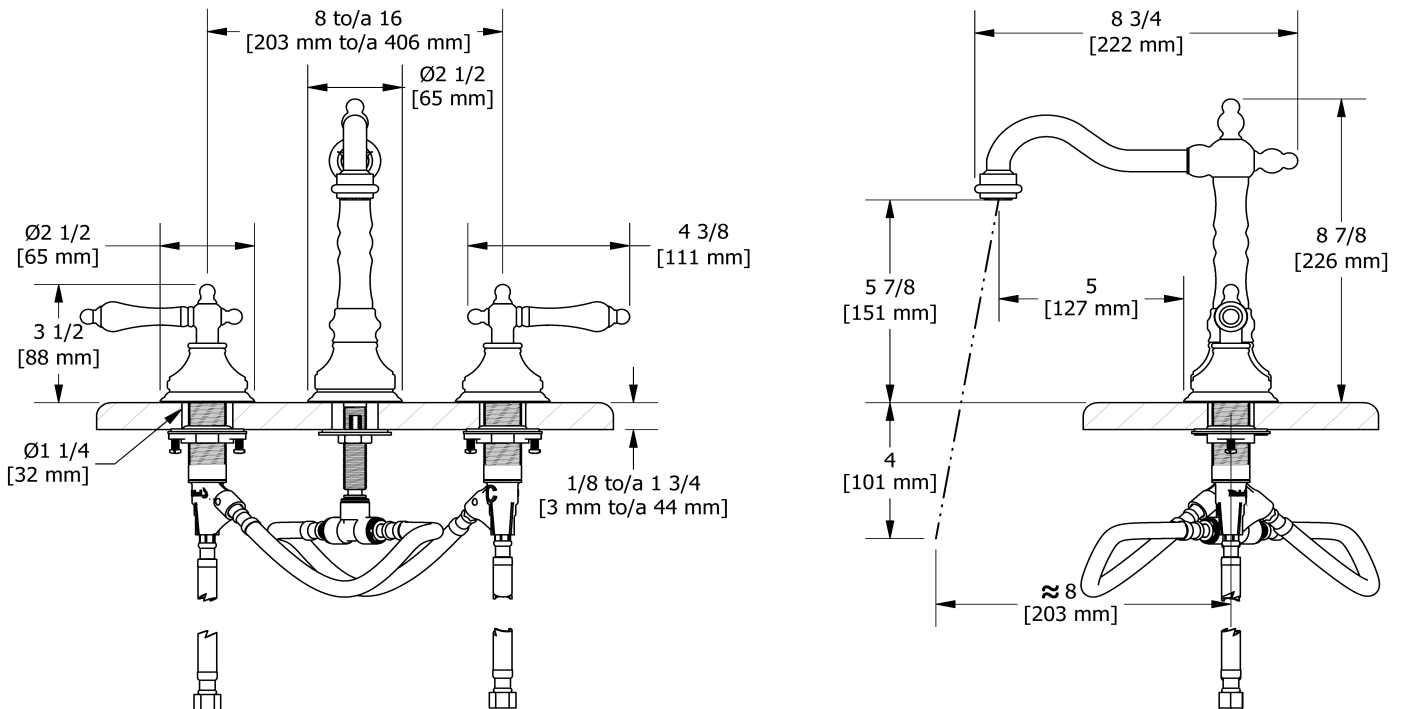

Certifications

- CSA B125.1
- NSF/ANSI standard 61 and 372
- ASME A112.18.1
- CMR248 Approval
- ADA