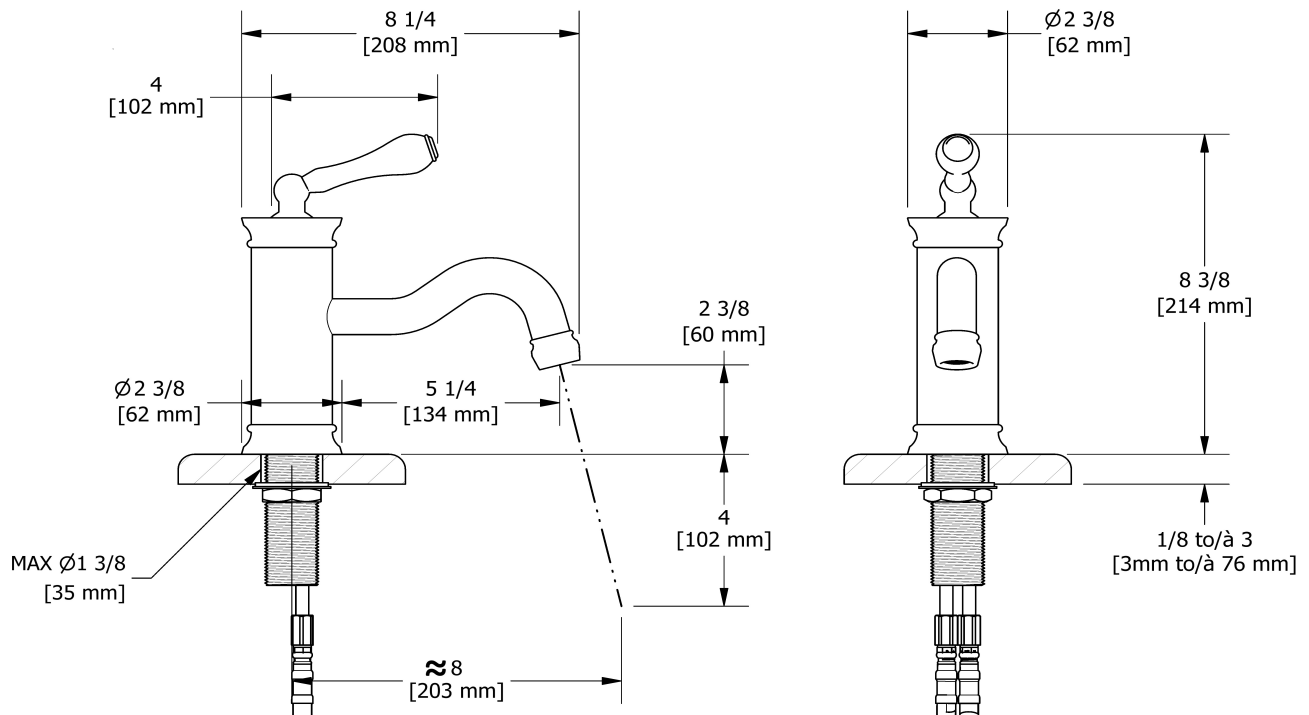

Certifications

- CSA B125.1
- NSF/ANSI standard 61 and 372
- ASME A112.18.1
- CMR248 Approval

Sizes, models and finishes may differ from those presented.

Warranty

This **Riobel Inc.** product you have purchased carries a Limited Lifetime Warranty on the chrome, PVD finish, blacks and all working parts and is guaranteed from the initial purchase date against all manufacturing defects. All other finishes, including plastic components, are guaranteed for one year. All electric and/or electronic parts are covered by a 5-year limited warranty.

Customer Service

Ontario, West Canada : 888-287-5354 Quebec, Maritimes, United States : 866-473-8442