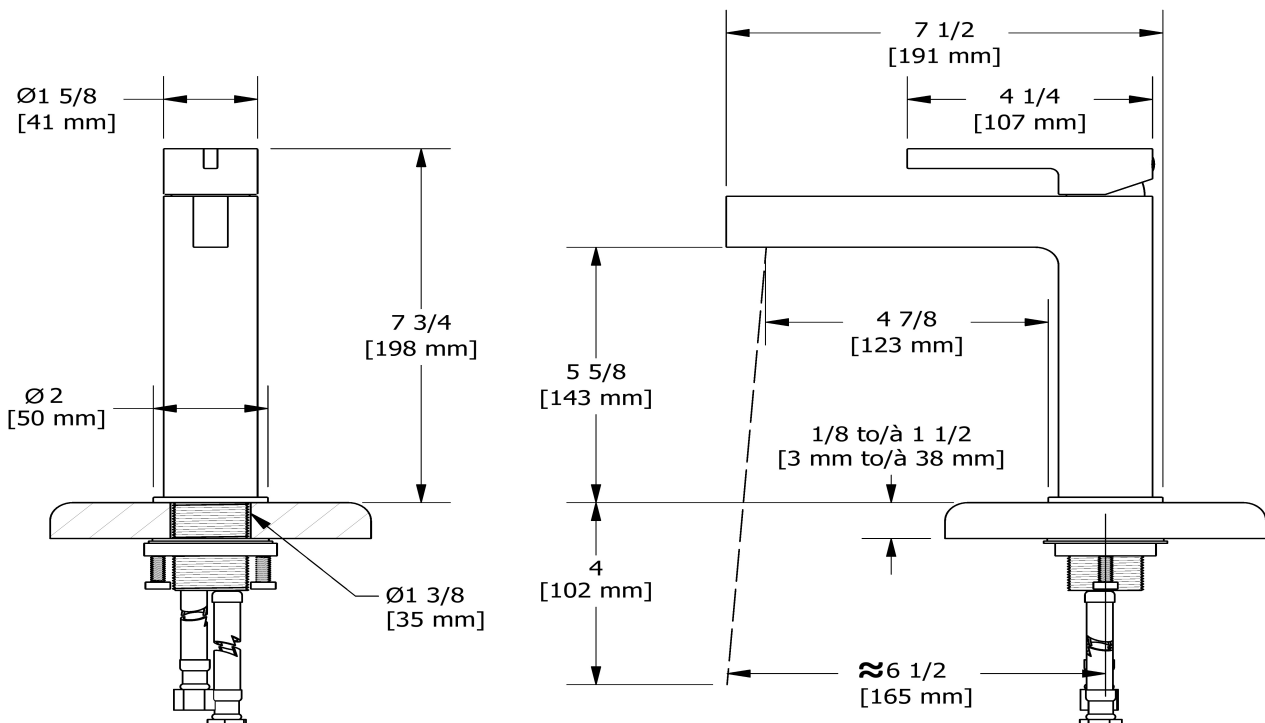

Sizes, models and finishes may differ from those presented.

Warranty

This **Riobel Inc.** product you have purchased carries a Limited Lifetime Warranty on the chrome, PVD finish, blacks and all working parts and is guaranteed from the initial purchase date against all manufacturing defects. All other finishes, including plastic components, are guaranteed for one year. All electric and/or electronic parts are covered by a 5-year limited warranty.

Customer Service

Ontario, West Canada : 888-287-5354 Quebec, Maritimes, United States : 866-473-8442