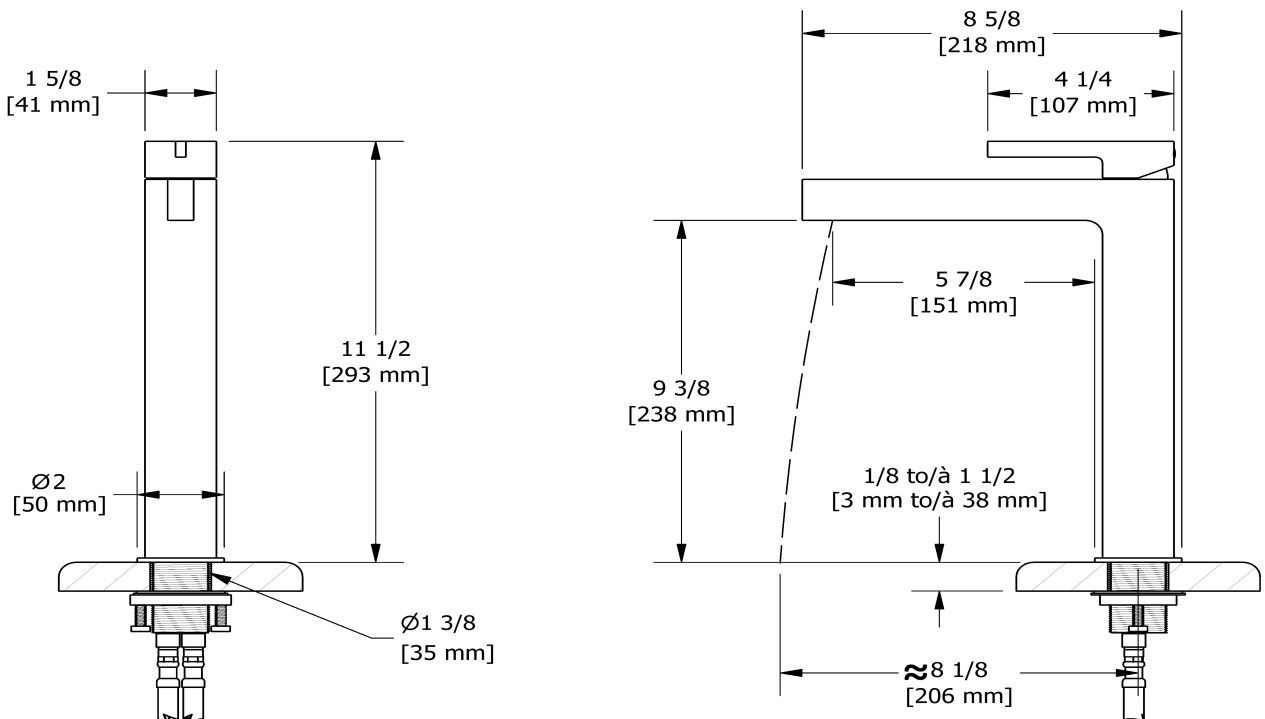

Sizes, models and finishes may differ from those presented.

Warranty

This **Riobel Inc.** product you have purchased carries a Limited Lifetime Warranty on the chrome, PVD finish, blacks and all working parts and is guaranteed from the initial purchase date against all manufacturing defects. All other finishes, including plastic components, are guaranteed for one year. All electric and/or electronic parts are covered by a 5-year limited warranty.

Customer Service

Ontario, West Canada : 888-287-5354 Quebec, Maritimes, United States : 866-473-8442