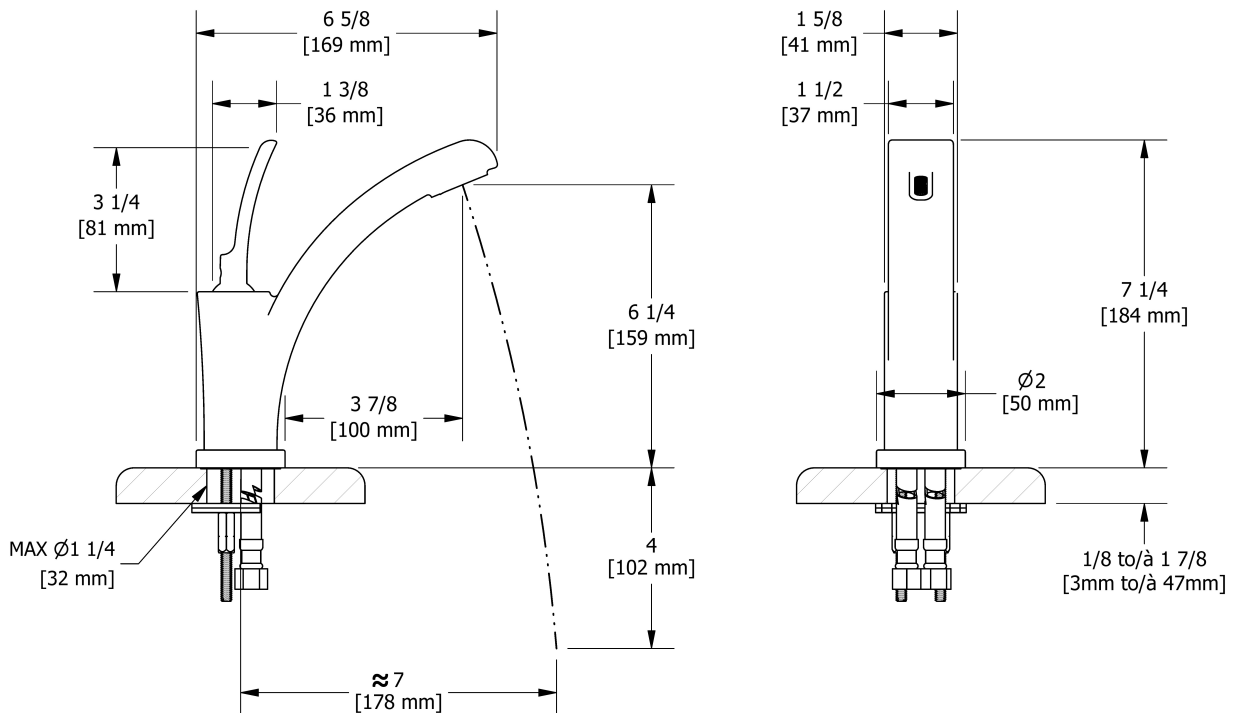

Single hole lavatory faucet
SA01XX

Specifications

Descriptions

- Push drain
- Ceramic cartridge
- 3/8" speedway compression

Available colors

- C : Chrome
- PN : Polished nickel (PVD)

Available flow

- 4 L/min, 1.06 gpm (US) 60psi

Cartridge

- 401-770

Certifications

- CSA B125.1
- NSF/ANSI standard 61 and 372
- ASME A112.18.1
- CMR248 Approval
- ADA

Sizes, models and finishes may differ from those presented.

Warranty

This Riobel Inc. product you have purchased carries a **Limited lifetime warranty on the chrome, PVD finished and all working parts** and is guaranteed from the initial purchase date against all **manufacturing defects**. All other finishes including plastic component are guaranteed for one year. All electric and/or electronic parts are covered by a 1-year limited warranty.