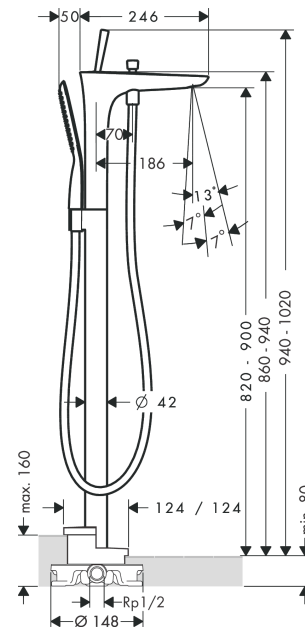

PuraVida

Single lever bath mixer floor-standing

Surfaces: **Chrome** Article Number: **15473000**

Description

product features

- consists of: single lever bath mixer floor standing, baton hand shower, shower hose, shower holder
- projection 186 mm
- connection type: basic set
- spray type mixer: normal spray
- spray type hand shower: RainAir
- flow rate at 3 bar: 20 l/min
- joystick ceramic cartridge
- min. operating pressure: 1 bar
- max. operating pressure: 10 bar
- with automatic resetting
- intrinsically safe against backflow
- connection dimension: DN15

Technology

Product image

Scale drawing

Flowchart

- ① Shower outlet with 1B-resistance
- ② Tub outlet