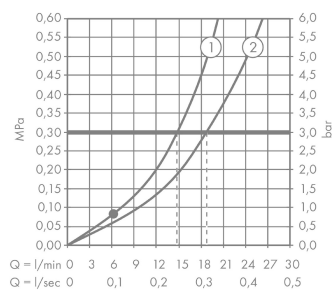

PuraVida

Single lever bath mixer floor-standing

Surfaces: **Chrome** Article Number: **15473000**

Description

product features

- consists of: single lever bath mixer floor standing, baton hand shower, shower hose, shower holder
- projection 186 mm
- connection type: basic set
- spray type mixer: normal spray
- spray type hand shower: RainAir
- flow rate at 3 bar: 20 l/min
- joystick ceramic cartridge
- min. operating pressure: 1 bar
- max. operating pressure: 10 bar
- with automatic resetting
- intrinsically safe against backflow
- connection dimension: DN15

Technology

Product image

Scale drawing

Flowchart

- ① Shower outlet with 1B-resistance
- ② Tub outlet