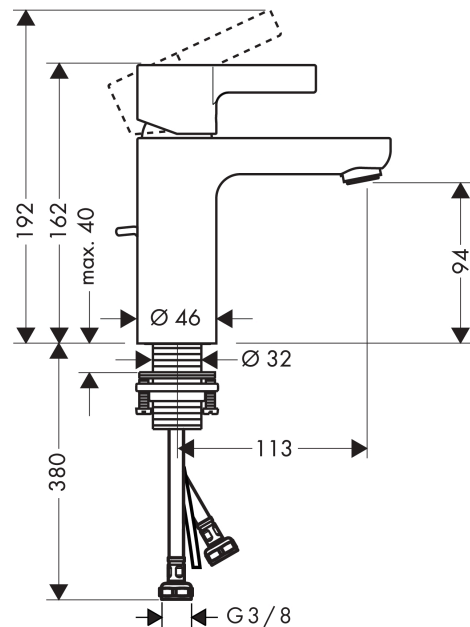

Metris S

Single lever basin mixer 100 LowFlow 3.5 l/min with pop-up waste set

Surfaces: **Chrome** Article Number: **31063000**

Description

product features

- consists of: single lever basin mixer, waste set
- ComfortZone 100
- projection 113 mm
- normal spray
- flow rate at 3 bar: 3.5 l/min
- ceramic cartridge
- temperature limitation adjustable
- suitable for continuous flow water heaters
- pop-up waste set G 1¼
- material waste set: metal
- connection dimension: DN15

Technology

Product image

Scale drawing

Flowchart