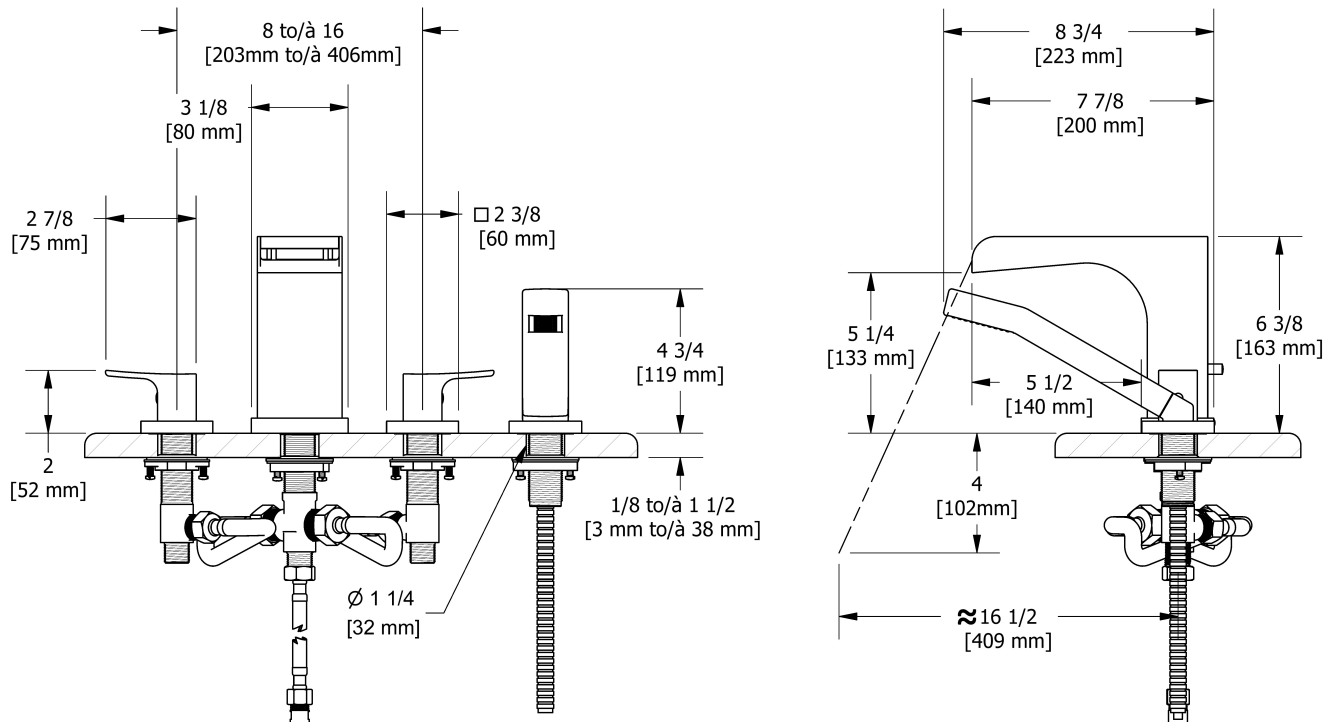

Certifications

- CSA B125.1
- ASME A112.18.1
- CMR248 Approval
- ADA