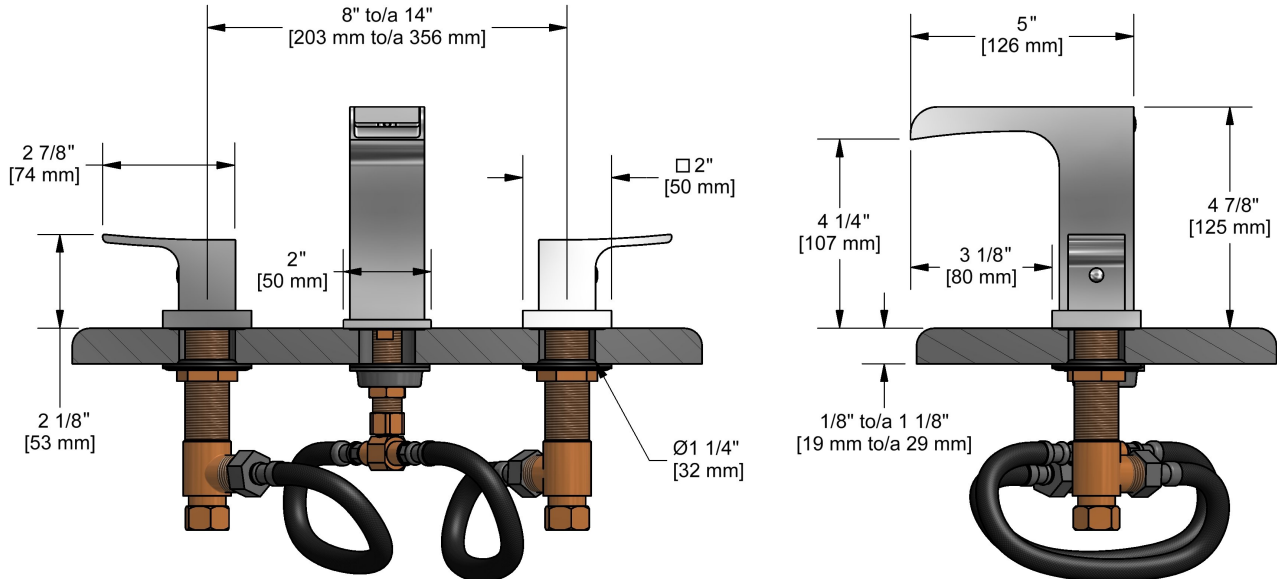

Certifications

- CSA B125.1
- NSF/ANSI standard 61 and 372
- ASME A112.18.1
- CMR248 Approval
- ADA