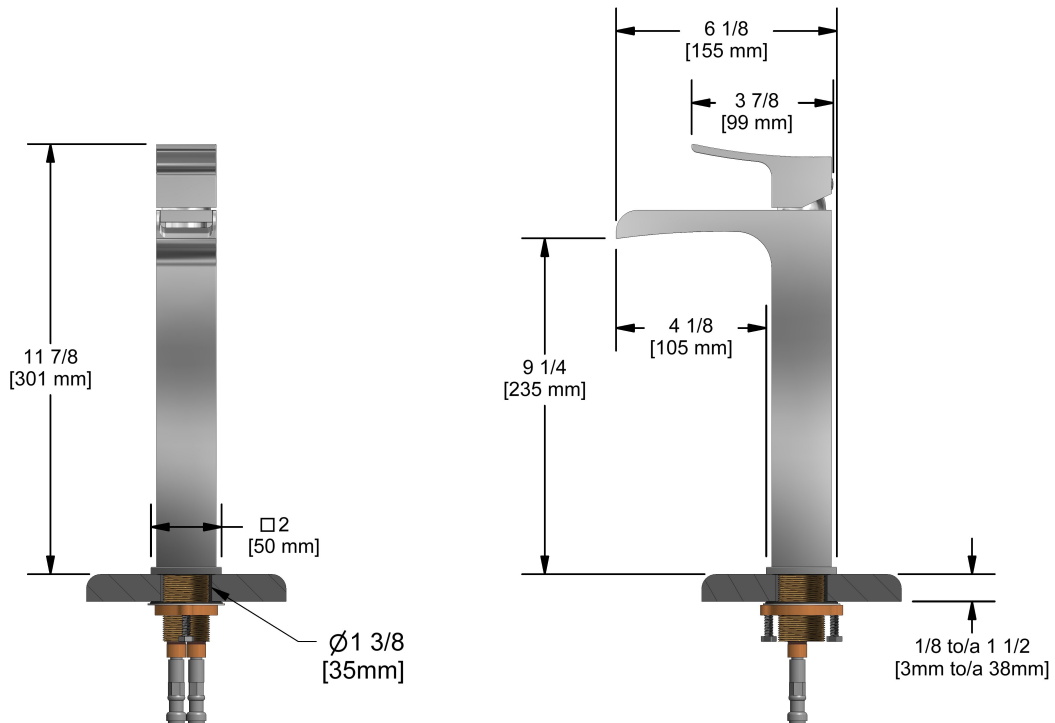

Single hole lavatory open spout faucet
ZLOP01XX

Specifications

Descriptions

- Ceramic cartridge
- 3/8" speedway compression
- No drain
- Chrome (PVD)

Available colors

- C : Chrome
- BN : Brushed nickel (PVD)

Available flows

- 5.7 L/min, 1.5 gpm (US) 60psi
- 3.7 L/min, 1 gpm (US) 60psi (**ZLOP01XX-10**)

Cartridge

- 401-039

Certifications

- CSA B125.1
- NSF/ANSI standard 61 and 372
- ASME A112.18.1
- CMR248 Approval
- ADA