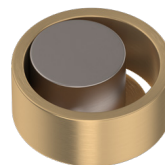

Shown with: Victoria + Albert® Kaldera 56 Sink

The Eclissi™ Bath Collection is inspired by the astronomical phenomenon when our two planetary luminaries align. Eclissi, Italian for eclipse, projects a clean, modern beauty. The subtle curve of the neck is accompanied by handles with inner and outer circles emulating the meeting of the sun and moon. Each circle is available in a choice of four finishes, with 16 design possibilities for a bespoke approach to match personal style. A choice of two spout designs adds to the stellar options. Unlike their celestial inspiration, these faucets are never obscured; instead they're designed to shine in whatever space they make their own.

INNER ACCENTS

SATIN NICKEL  
SPOUT & OUTER HANDLE

U-SPOUT

C-SPOUT

SNC  
Polished Chrome

STN  
Satin Nickel

SNB  
Matte Black

SNG  
Satin Gold

MATTE BLACK  
SPOUT & OUTER HANDLE

U-SPOUT

C-SPOUT

MBC  
Polished Chrome

MBN  
Satin Nickel

MB  
Matte Black

MBG  
Satin Gold

SATIN GOLD  
SPOUT & OUTER HANDLE

U-SPOUT

C-SPOUT

SGC  
Polished Chrome

SGN  
Satin Nickel

SGB  
Matte Black

SG  
Satin Gold