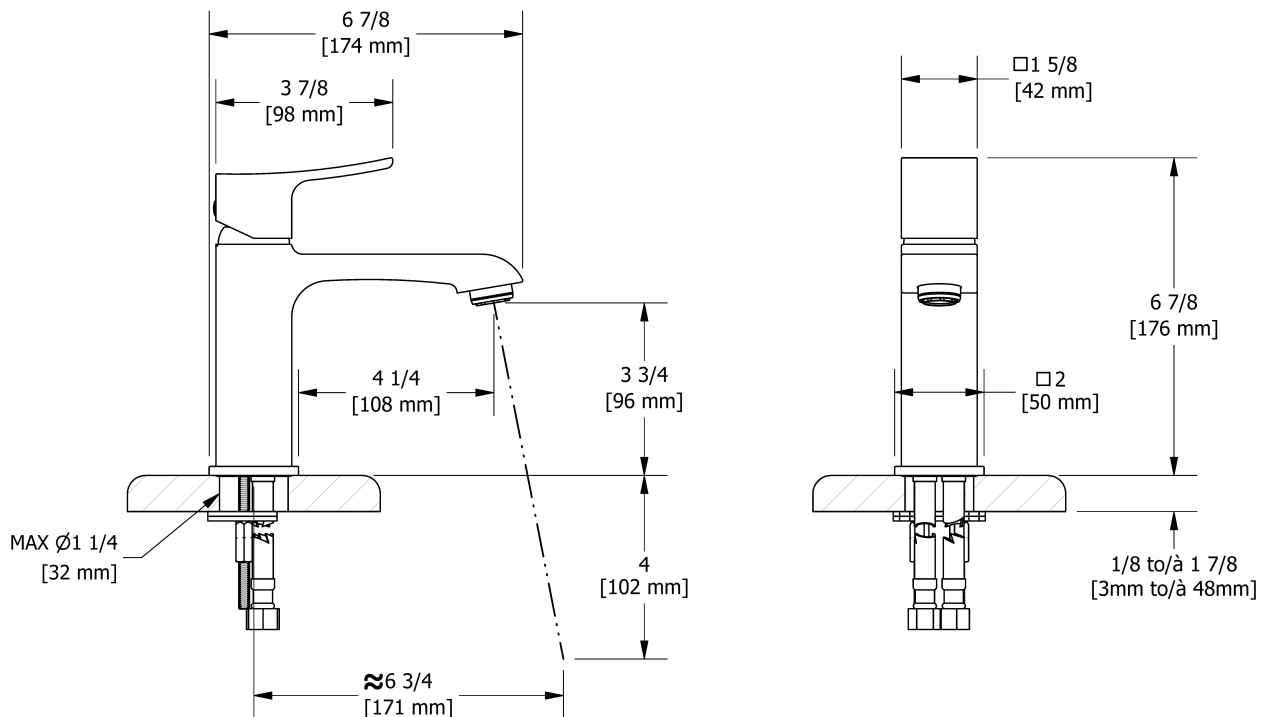

Single hole lavatory faucet
ZS01XX

Specifications

Descriptions

- Push drain
- Ceramic cartridge
- 3/8" speedway compression

Available colors

- C : Chrome
- BN : Brushed nickel (PVD)

Available flows

- 5.7 L/min, 1.5 gpm (US) 60psi
- 1.9 L/min, 0.5 gpm (US) 60psi (**ZS01XX-05**)
- 3.7 L/min, 1 gpm (US) 60psi (**ZS01XX-10**)

Cartridge

- 401-072

Certifications

- CSA B125.1
- NSF/ANSI standard 61 and 372
- ASME A112.18.1
- CMR248 Approval
- ADA

Sizes, models and finishes may differ from those presented.

Warranty

This Riobel Inc. product you have purchased carries a **Limited lifetime warranty on the chrome, PVD finished and all working parts** and is guaranteed from the initial purchase date against all **manufacturing defects**. All other finishes including plastic component are guaranteed for one year. All electric and/or electronic parts are covered by a 1-year limited warranty.