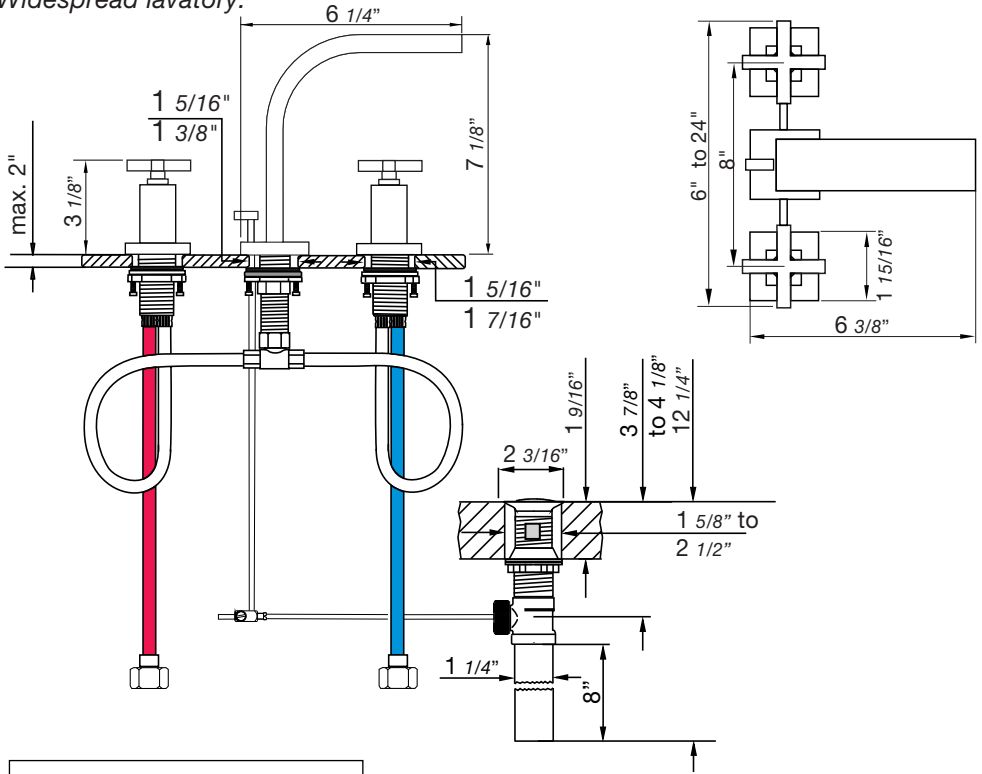

Before connecting the faucet to the water supply, flush the tubing thoroughly to eliminate any residue.

***Required installation tools.***

**Provided.**

Aerator  
tool

Handle fixation  
wrench

**Not provided.**

Phillips  
Screwdriver

Adjustable  
wrench

Channellock

# Dominic plus Faucets - Line 85

**FV201/85**

Widespread lavatory.

Minimum flow rate out at required constant pressure, 20 PSI and minimum flow rate for feed from 5.3 gal per min (for hot and cold connections): 2.2 gal per min