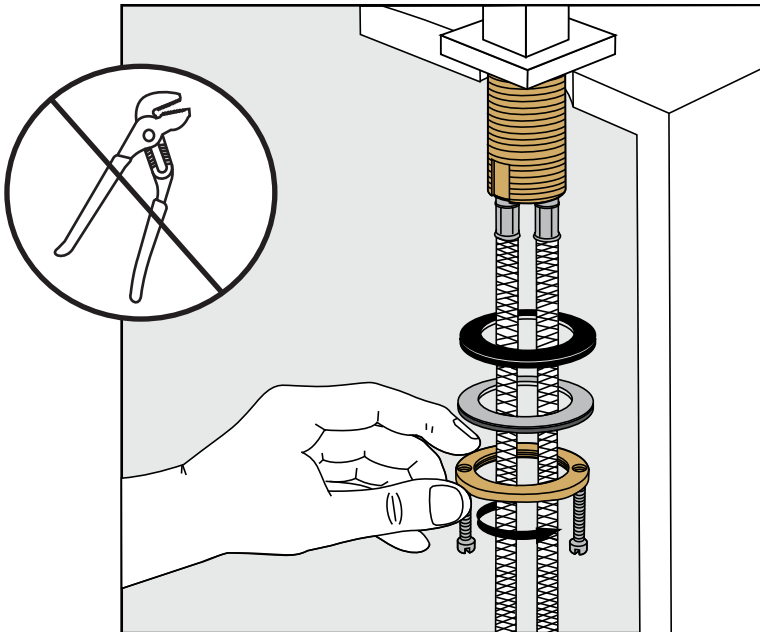

Before connecting the faucet to the water supply, flush the tubing thoroughly to eliminate any residue.

***Required installation tools.***

**Provided.**

Aerator  
tool

Handle fixation  
wrench

**Not provided.**

# Dominic plus Faucets - Line 85

**FV201/85**

Widespread lavatory.

Minimum flow rate out at required constant pressure, 20 PSI and minimum flow rate for feed from 5.3 gal per min (for hot and cold connections): 2.2 gal per min