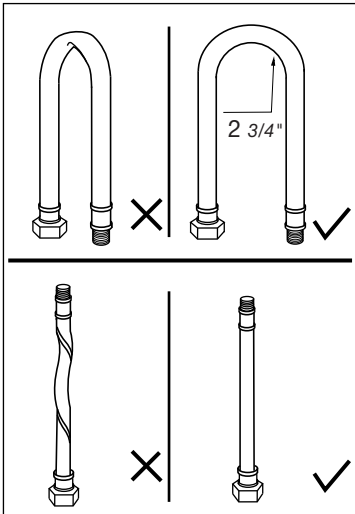

Before connecting the faucet to the water supply, flush the tubing thoroughly to eliminate any residue.

***Required installation tools.***

**Provided.**

Aerator  
tool

Handle fixation  
wrench

**Not provided.**

Phillips  
Screwdriver

Adjustable  
wrench

Channellock

# Dominic plus Faucets - Line 85

**FV201/85**

Widespread lavatory.

Minimum flow rate out at required constant pressure, 20 PSI and minimum flow rate for feed from 5.3 gal per min (for hot and cold connections): 2.2 gal per min