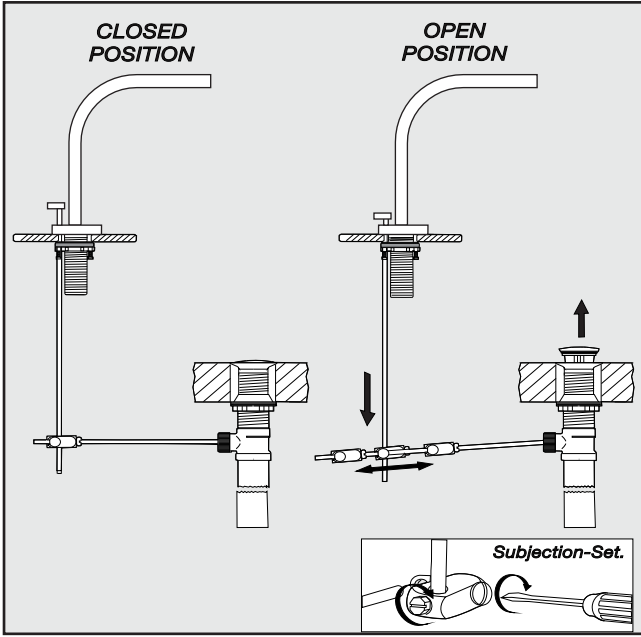

Before connecting the faucet to the water supply, flush the tubing thoroughly to eliminate any residue.

***Required installation tools.***

**Provided.**

Aerator  
tool

Handle fixation  
wrench

**Not provided.**

# Dominic plus Faucets - Line 85

**FV201/85**

Widespread lavatory.

Minimum flow rate out at required constant pressure, 20 PSI and minimum flow rate for feed from 5.3 gal per min (for hot and cold connections): 2.2 gal per min