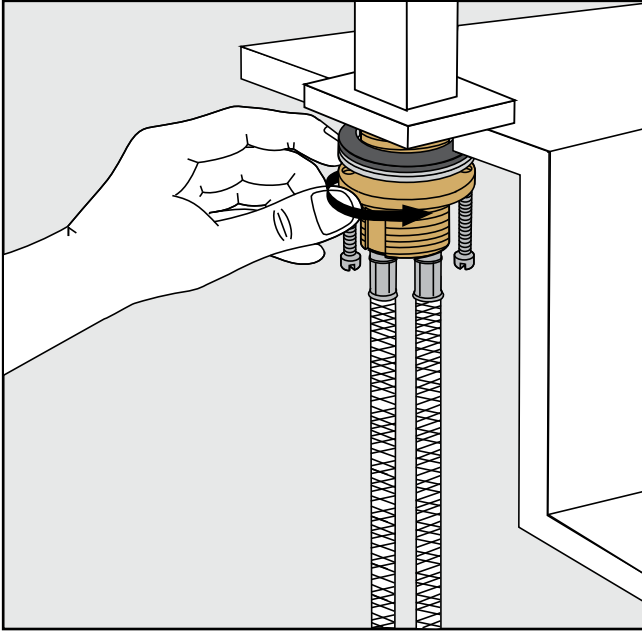

# Dominic plus Faucets - Line 85

**FV201/85**

Widespread lavatory.

Minimum flow rate out at required constant pressure, 20 PSI and minimum flow rate for feed from 5.3 gal per min (for hot and cold connections): 2.2 gal per min