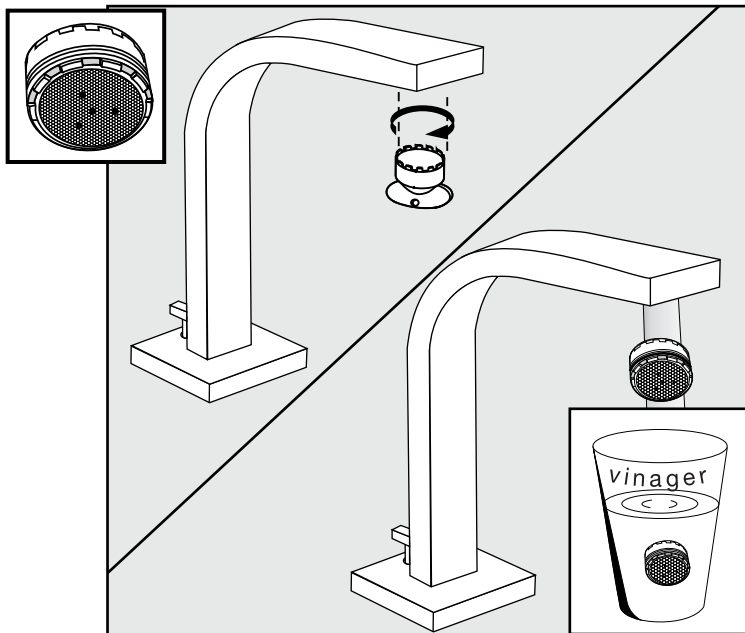

Before connecting the faucet to the water supply, flush the tubing thoroughly to eliminate any residue.

***Required installation tools.***

**Provided.**

Aerator  
tool

Handle fixation  
wrench

**Not provided.**

# Dominic plus Faucets - Line 85

**FV201/85**

Widespread lavatory.

Minimum flow rate out at required constant pressure, 20 PSI and minimum flow rate for feed from 5.3 gal per min (for hot and cold connections): 2.2 gal per min