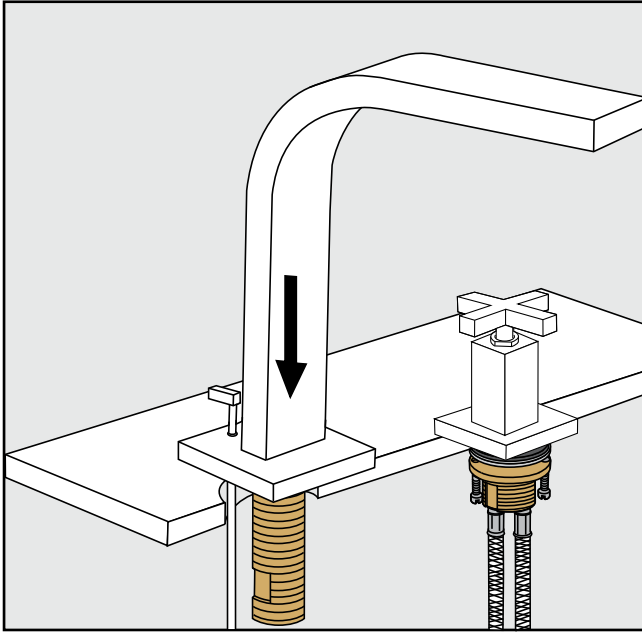

# Dominic plus Faucets - Line 85

**FV201/85**

Widespread lavatory.

Minimum flow rate out at required constant pressure, 20 PSI and minimum flow rate for feed from 5.3 gal per min (for hot and cold connections): 2.2 gal per min