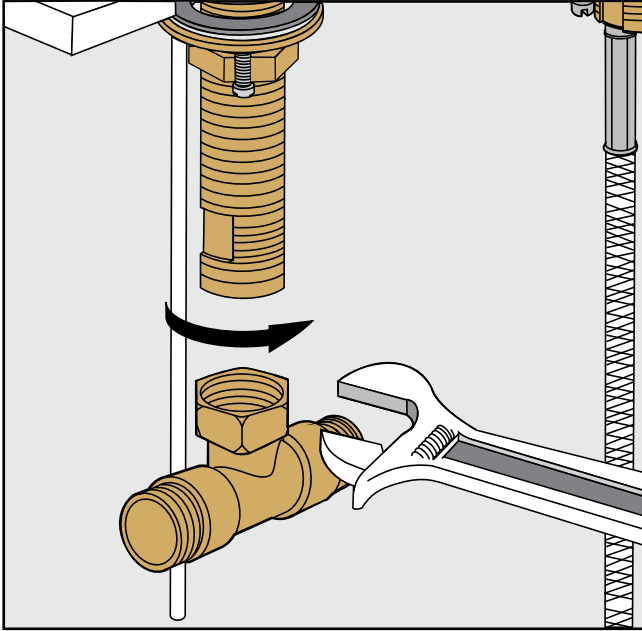

Before connecting the faucet to the water supply, flush the tubing thoroughly to eliminate any residue.

***Required installation tools.***

**Provided.**

Aerator  
tool

Handle fixation  
wrench

**Not provided.**

# Dominic plus Faucets - Line 85

**FV201/85**

Widespread lavatory.

Minimum flow rate out at required constant pressure, 20 PSI and minimum flow rate for feed from 5.3 gal per min (for hot and cold connections): 2.2 gal per min