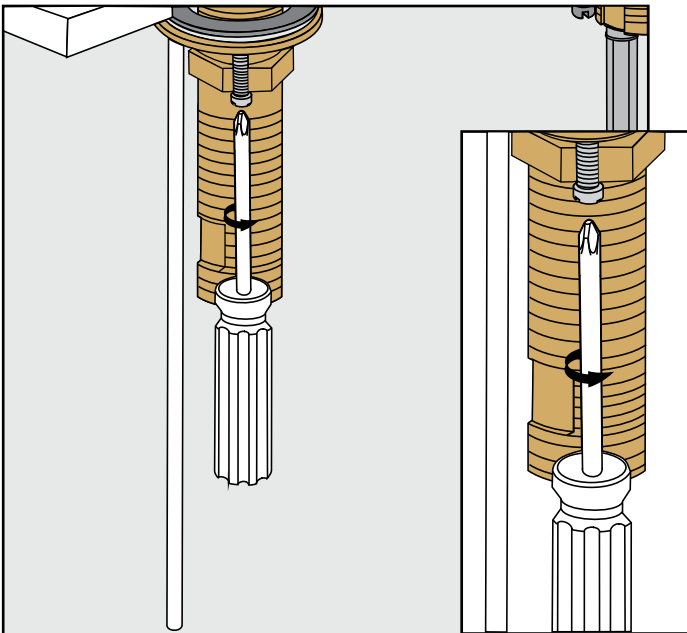

# Dominic plus Faucets - Line 85

**FV201/85**

Widespread lavatory.

Minimum flow rate out at required constant pressure, 20 PSI and minimum flow rate for feed from 5.3 gal per min (for hot and cold connections): 2.2 gal per min