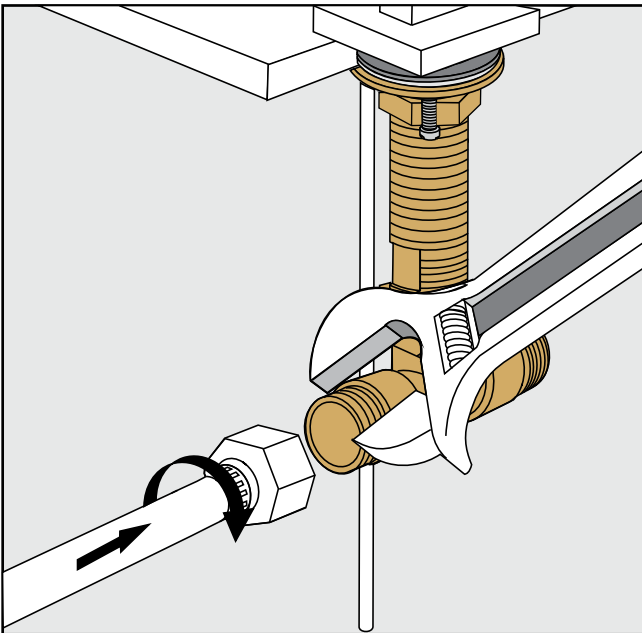

Before connecting the faucet to the water supply, flush the tubing thoroughly to eliminate any residue.

***Required installation tools.***

**Provided.**

Aerator  
tool

Handle fixation  
wrench

**Not provided.**

# Dominic plus Faucets - Line 85

**FV201/85**

Widespread lavatory.

Minimum flow rate out at required constant pressure, 20 PSI and minimum flow rate for feed from 5.3 gal per min (for hot and cold connections): 2.2 gal per min