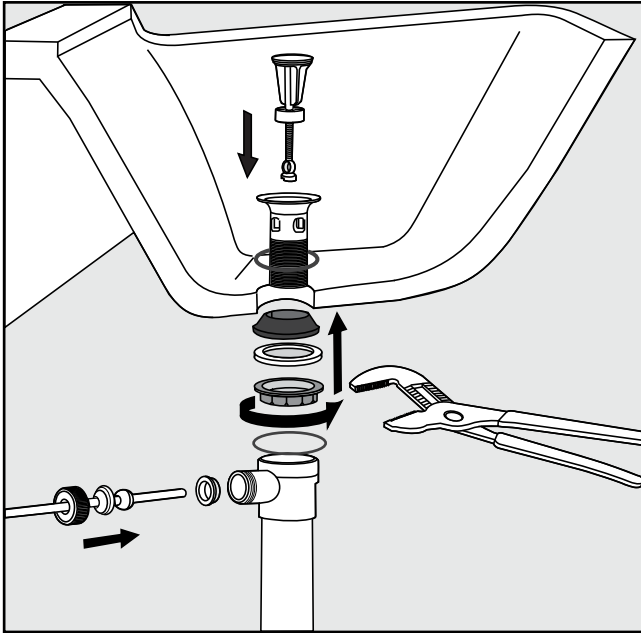

Before connecting the faucet to the water supply, flush the tubing thoroughly to eliminate any residue.

***Required installation tools.***

**Provided.**

Aerator  
tool

Handle fixation  
wrench

**Not provided.**

# Dominic plus Faucets - Line 85

**FV201/85**

Widespread lavatory.

Minimum flow rate out at required constant pressure, 20 PSI and minimum flow rate for feed from 5.3 gal per min (for hot and cold connections): 2.2 gal per min