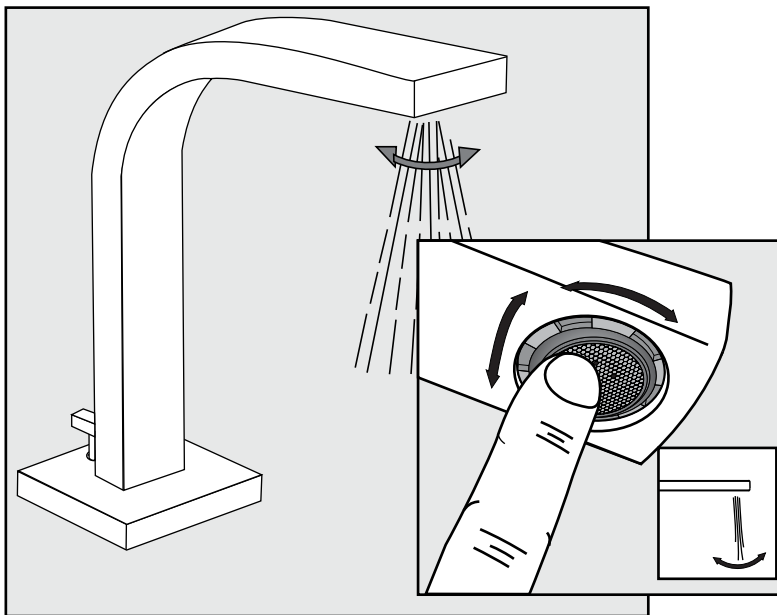

Before connecting the faucet to the water supply, flush the tubing thoroughly to eliminate any residue.

***Required installation tools.***

**Provided.**

Aerator  
tool

Handle fixation  
wrench

**Not provided.**

# Dominic plus Faucets - Line 85

**FV201/85**

Widespread lavatory.

Minimum flow rate out at required constant pressure, 20 PSI and minimum flow rate for feed from 5.3 gal per min (for hot and cold connections): 2.2 gal per min