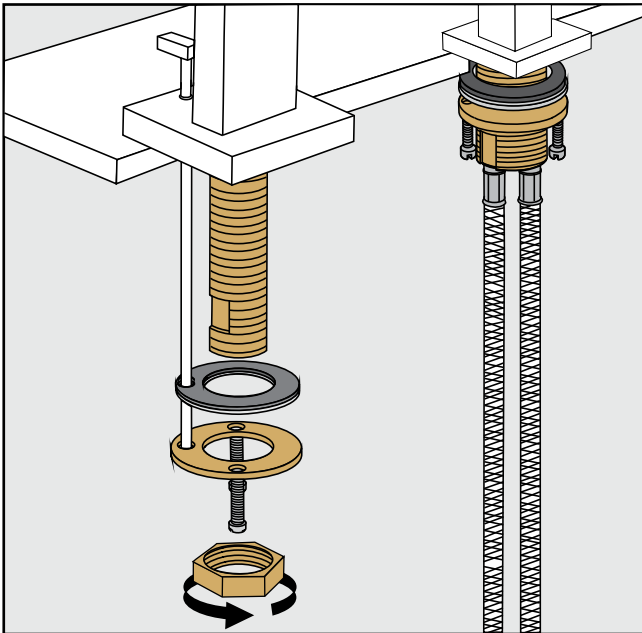

# Dominic plus Faucets - Line 85

**FV201/85**

Widespread lavatory.

Minimum flow rate out at required constant pressure, 20 PSI and minimum flow rate for feed from 5.3 gal per min (for hot and cold connections): 2.2 gal per min