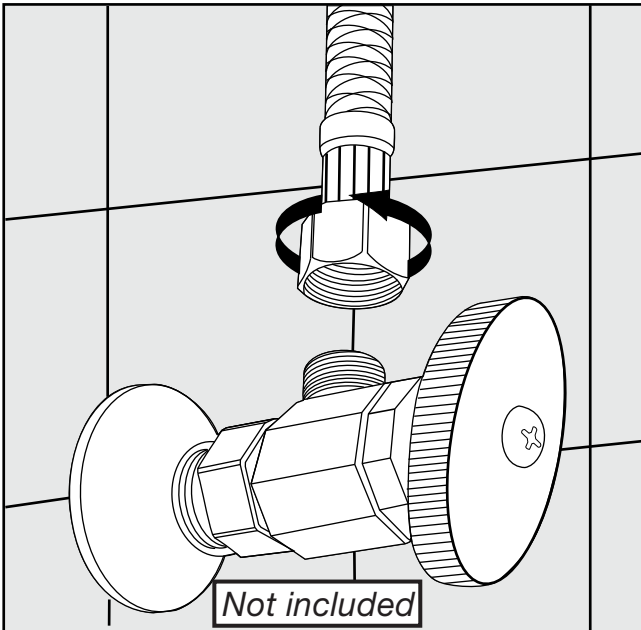

Before connecting the faucet to the water supply, flush the tubing thoroughly to eliminate any residue.

***Required installation tools.***

**Provided.**

Aerator  
tool

Handle fixation  
wrench

**Not provided.**

# Dominic plus Faucets - Line 85

**FV201/85**

Widespread lavatory.

Minimum flow rate out at required constant pressure, 20 PSI and minimum flow rate for feed from 5.3 gal per min (for hot and cold connections): 2.2 gal per min