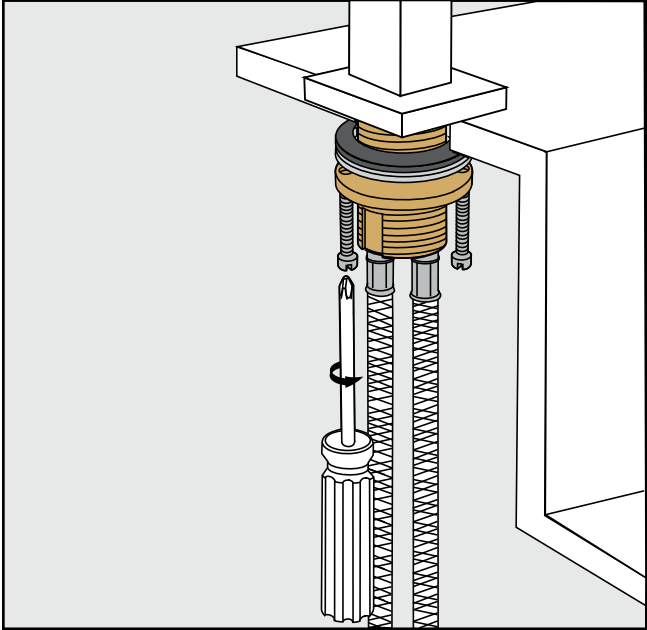

# Dominic plus Faucets - Line 85

**FV201/85**

Widespread lavatory.

Minimum flow rate out at required constant pressure, 20 PSI and minimum flow rate for feed from 5.3 gal per min (for hot and cold connections): 2.2 gal per min