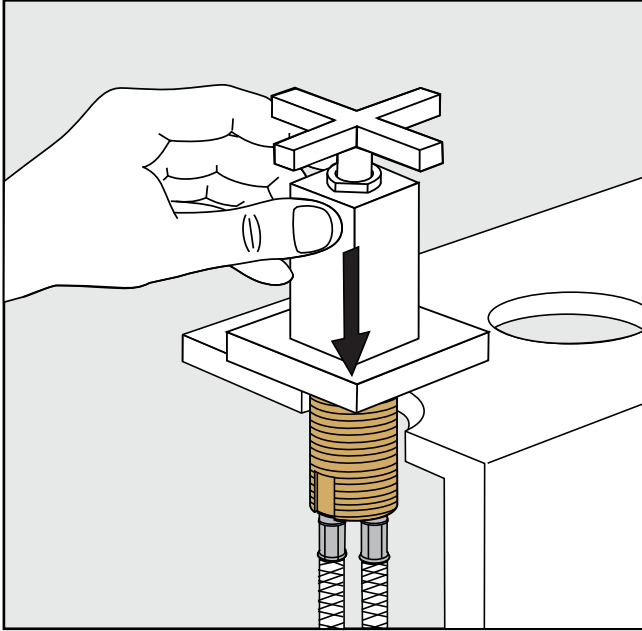

# Dominic plus Faucets - Line 85

**FV201/85**

Widespread lavatory.

Minimum flow rate out at required constant pressure, 20 PSI and minimum flow rate for feed from 5.3 gal per min (for hot and cold connections): 2.2 gal per min