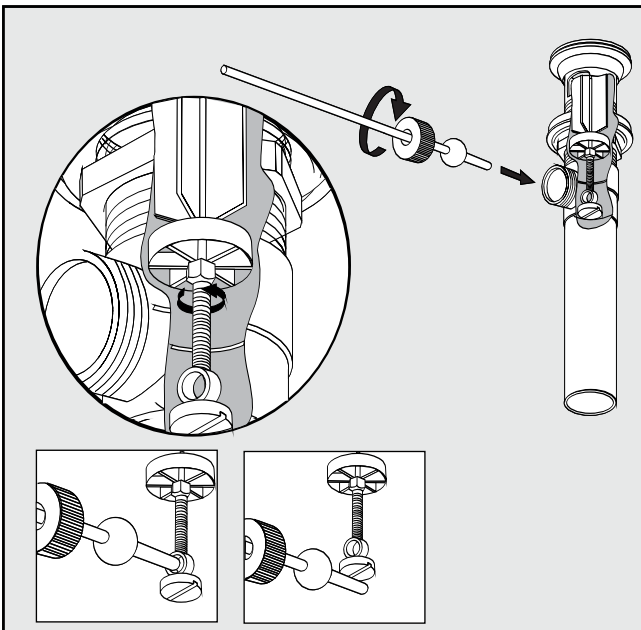

Before connecting the faucet to the water supply, flush the tubing thoroughly to eliminate any residue.

***Required installation tools.***

**Provided.**

Aerator  
tool

Handle fixation  
wrench

**Not provided.**

# Dominic plus Faucets - Line 85

**FV201/85**

Widespread lavatory.

Minimum flow rate out at required constant pressure, 20 PSI and minimum flow rate for feed from 5.3 gal per min (for hot and cold connections): 2.2 gal per min