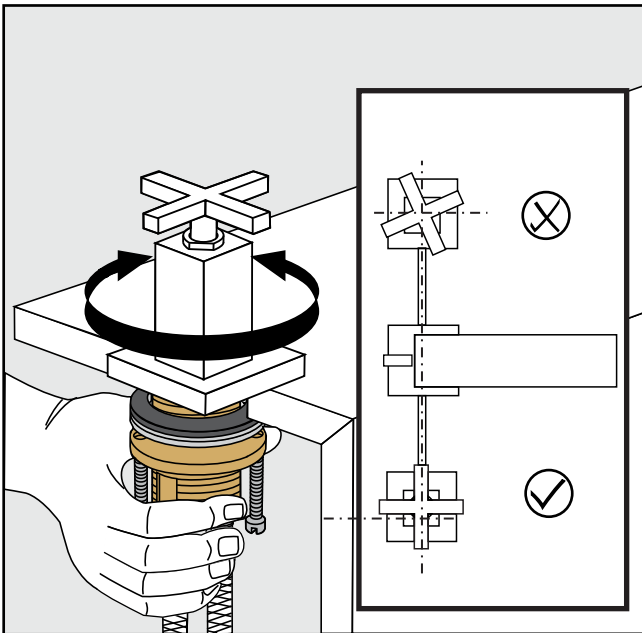

Before connecting the faucet to the water supply, flush the tubing thoroughly to eliminate any residue.

***Required installation tools.***

**Provided.**

Aerator  
tool

Handle fixation  
wrench

**Not provided.**

# Dominic plus Faucets - Line 85

**FV201/85**

Widespread lavatory.

Minimum flow rate out at required constant pressure, 20 PSI and minimum flow rate for feed from 5.3 gal per min (for hot and cold connections): 2.2 gal per min