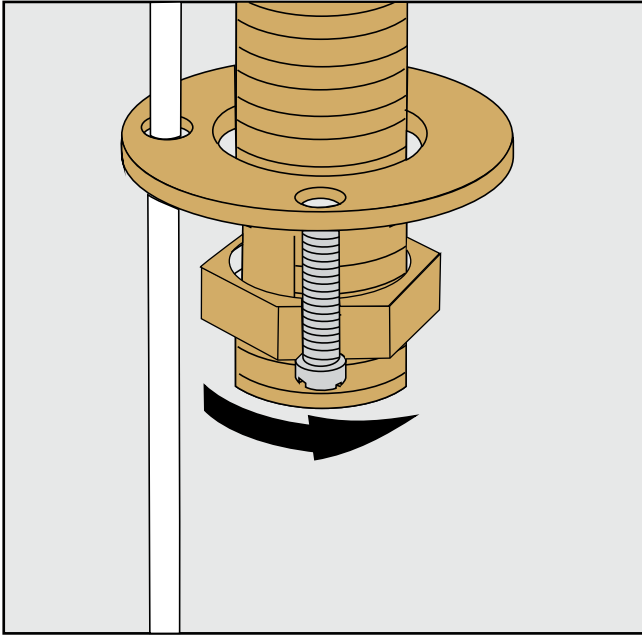

# Dominic plus Faucets - Line 85

**FV201/85**

Widespread lavatory.

Minimum flow rate out at required constant pressure, 20 PSI and minimum flow rate for feed from 5.3 gal per min (for hot and cold connections): 2.2 gal per min