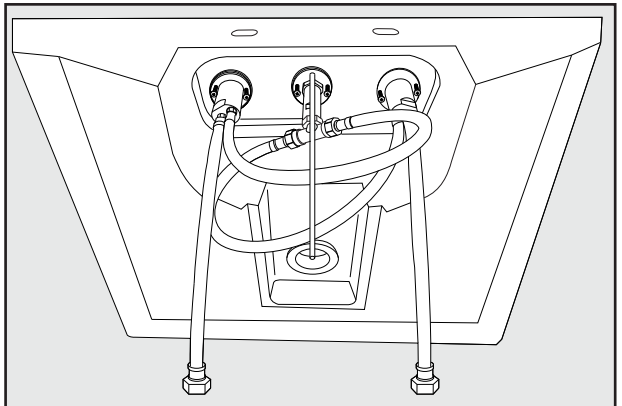

Before connecting the faucet to the water supply, flush the tubing thoroughly to eliminate any residue.

***Required installation tools.***

**Provided.**

Aerator  
tool

Handle fixation  
wrench

**Not provided.**

# Dominic plus Faucets - Line 85

**FV201/85**

Widespread lavatory.

Minimum flow rate out at required constant pressure, 20 PSI and minimum flow rate for feed from 5.3 gal per min (for hot and cold connections): 2.2 gal per min