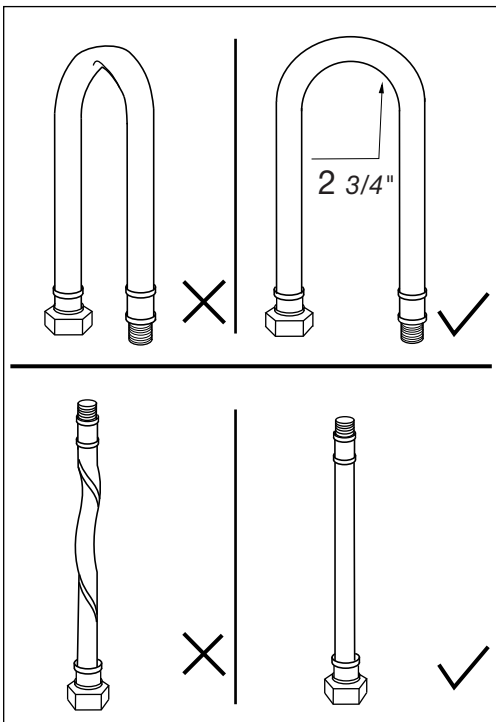

FRANZ VIEGENER

Nerea

Installation

Instalacion

Nerea Faucets - Line 59-59L-59K-59D-59R-59V

Before connecting the faucet to the water supply, flush the tubing thoroughly to eliminate any residue /
Antes de conectar la grifería a la distribución de agua, purgue muy bien la cañería a fin de eliminar partículas extrañas.

Channelock
Llave pico de loro

Nerea Faucets - Line 59-59L-59K-59D-59R-59V

FV201/59-59L-59K-59D-59R-59V
Widespread lavatory.
 Lavatorio

Minimum flow rate out at required constant pressure, 20 PSI and minimum flow rate for feed from 5.3 gal per min (for hot and cold connections): 2,2 gal per min