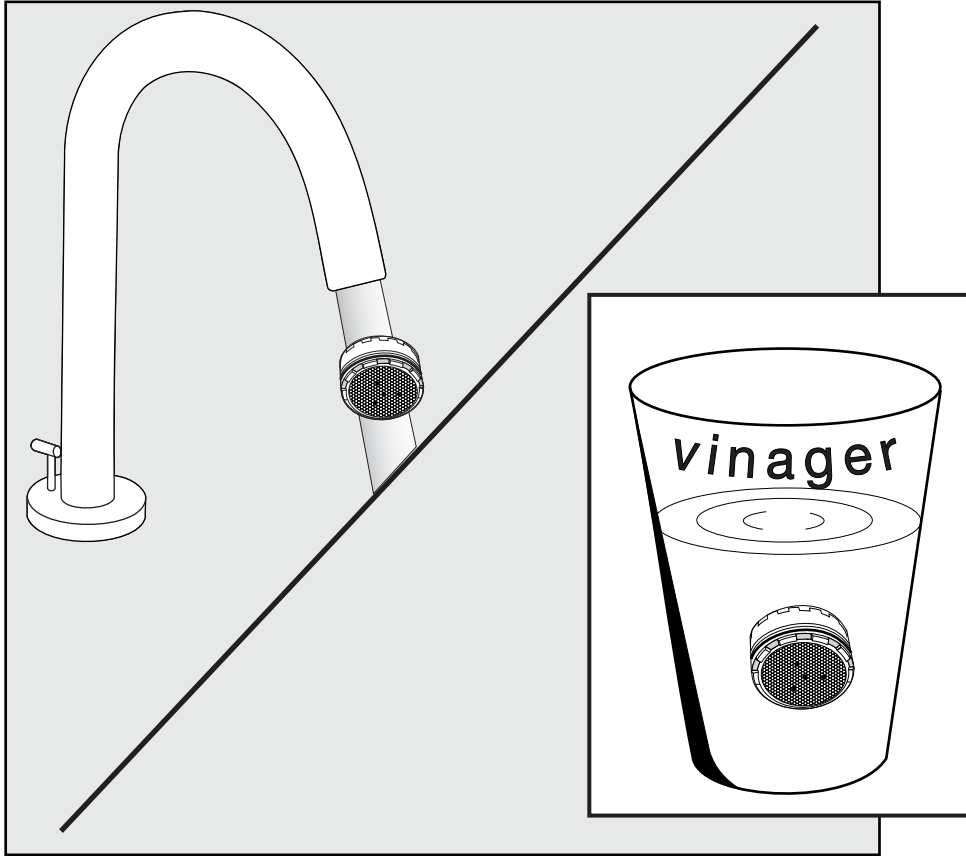

FRANZ VIEGENER

A FV S.A. company.

4000 Porett Drive • Gurnee Illinois 60031

Phone 847-244-1234 / Fax 847-244-1259

Scan the code
to get more
information
about this line.

www.franzviegener.com

FRANZ VIEGENER reserve the right to make revisions without notice in the design of faucets and bathroom accessories or in packaging.
FOLLFV201/59L / Edition No 1 _ January, 2011