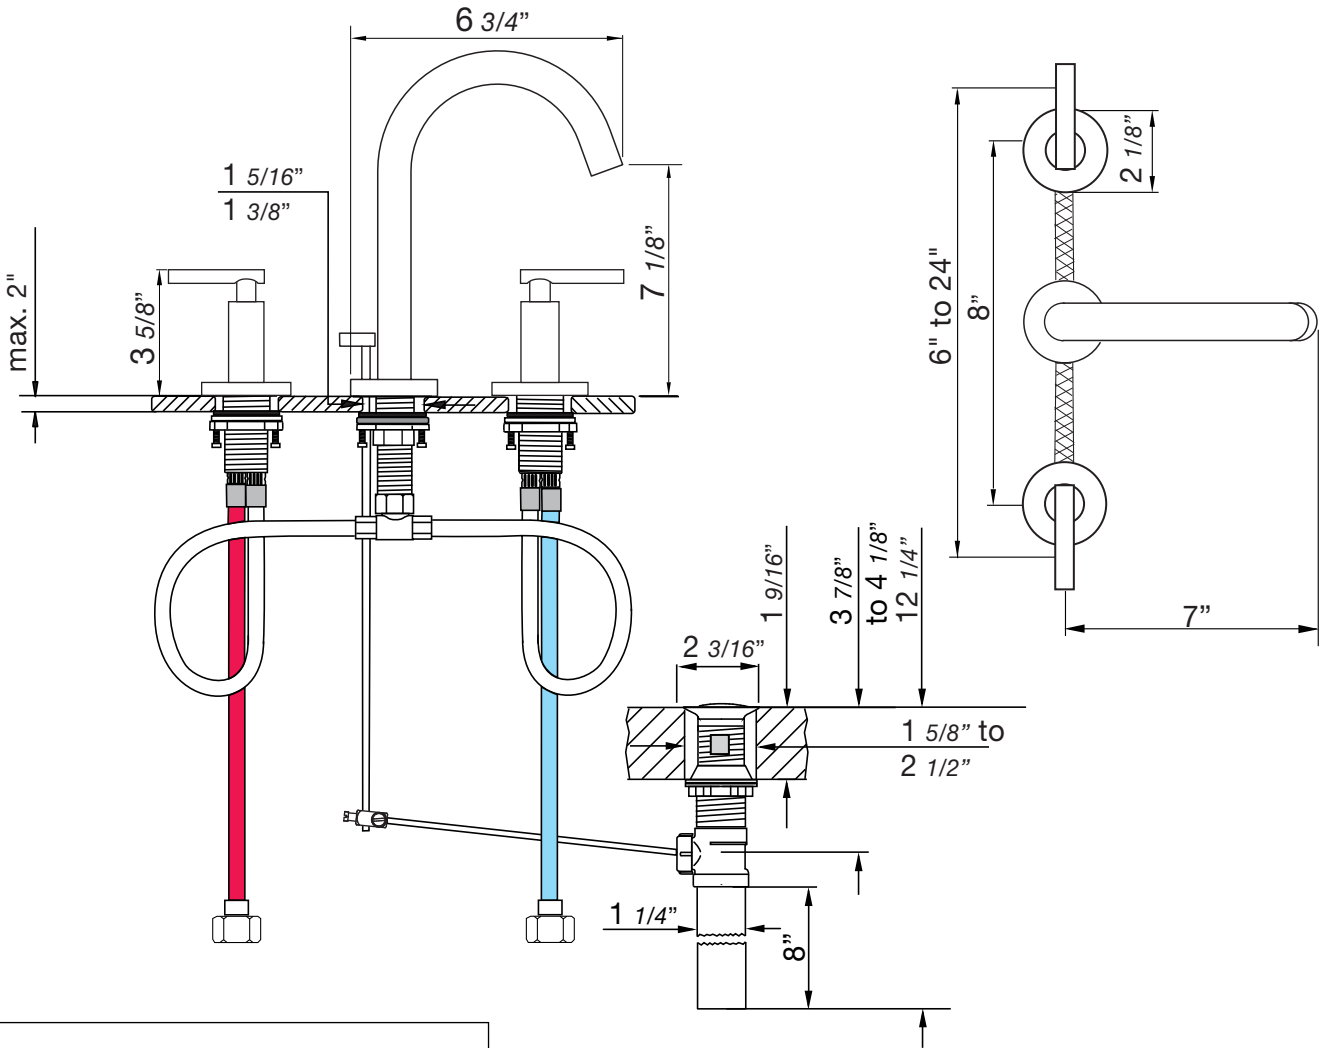

FRANZ VIEGENER

Nerea

Installation

Instalacion

Nerea Faucets - Line 59-59L-59K-59D-59R-59V

Before connecting the faucet to the water supply, flush the tubing thoroughly to eliminate any residue /
Antes de conectar la grifería a la distribución de agua, purgue muy bien la cañería a fin de eliminar partículas extrañas.

Channelock
Llave pico de loro

Nerea Faucets - Line 59-59L-59K-59D-59R-59V

FV201/59-59L-59K-59D-59R-59V
Widespread lavatory.
 Lavatorio

Minimum flow rate out at required constant pressure, 20 PSI and minimum flow rate for feed from 5.3 gal per min (for hot and cold connections): 2,2 gal per min