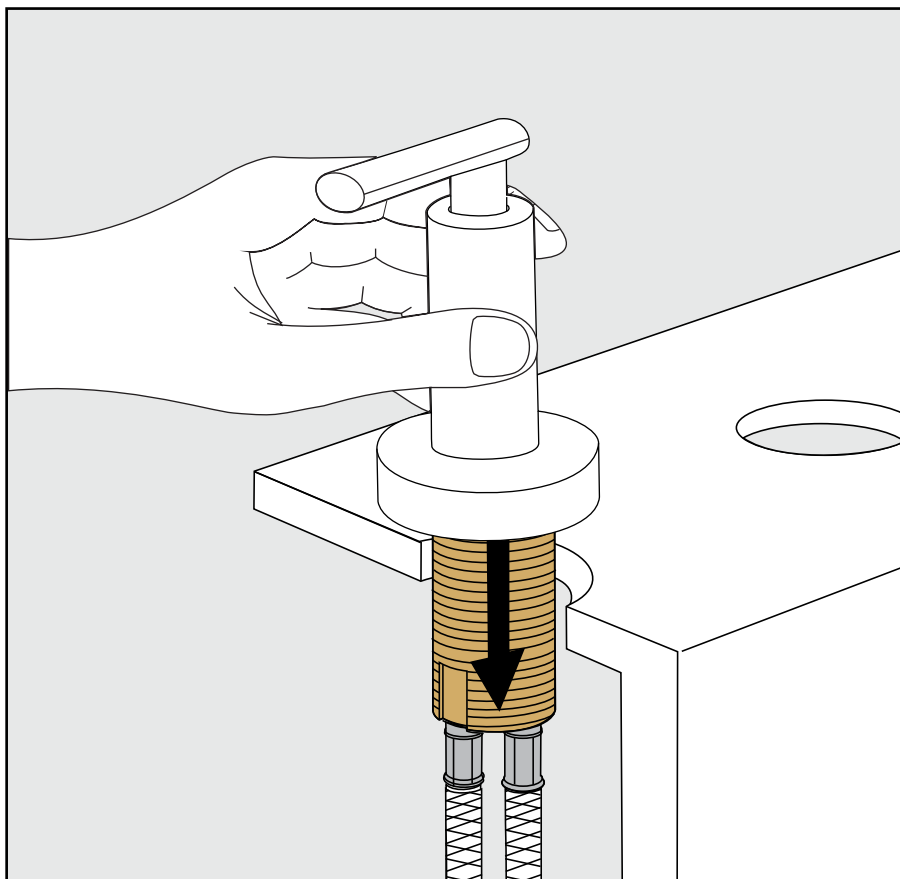

FV201/59V

FV201/59R