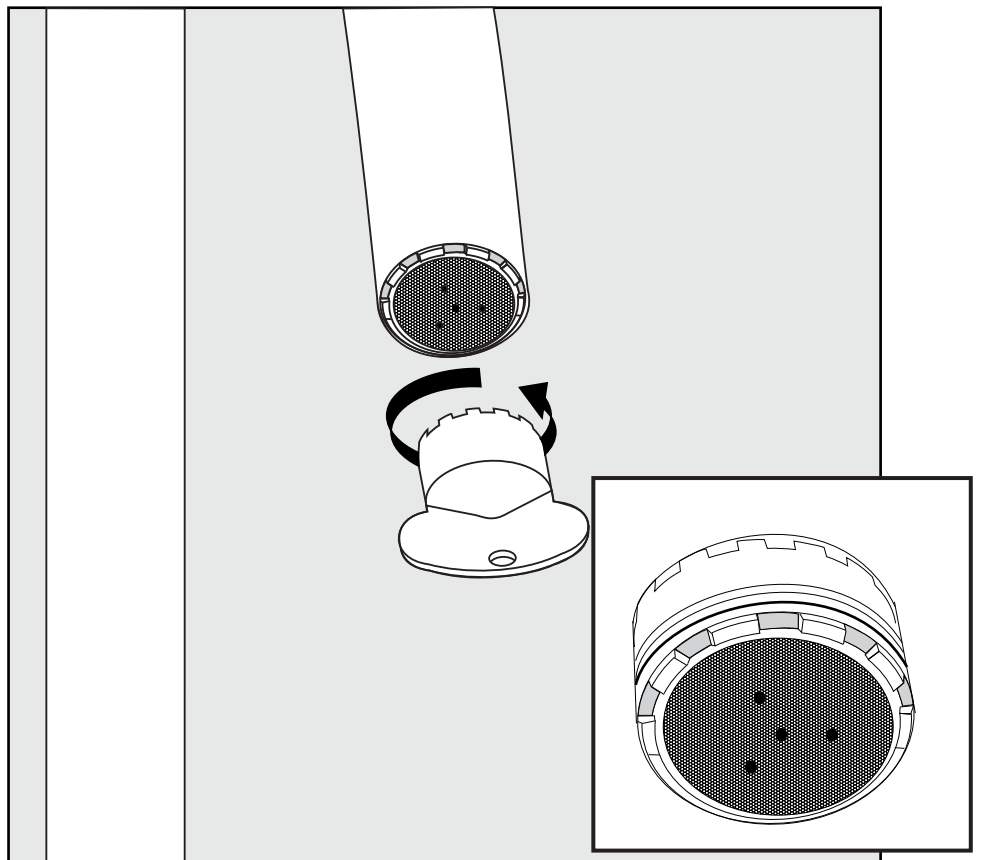

FRANZ VIEGENER

A FV S.A. company.

4000 Porett Drive • Gurnee Illinois 60031

Phone 847-244-1234 / Fax 847-244-1259

Scan the code
to get more
information
about this line.

www.franzviegener.com

FRANZ VIEGENER reserve the right to make revisions without notice in the design of faucets and bathroom accessories or in packaging.
FOLLFV201/59L / Edition No 1 _ January, 2011