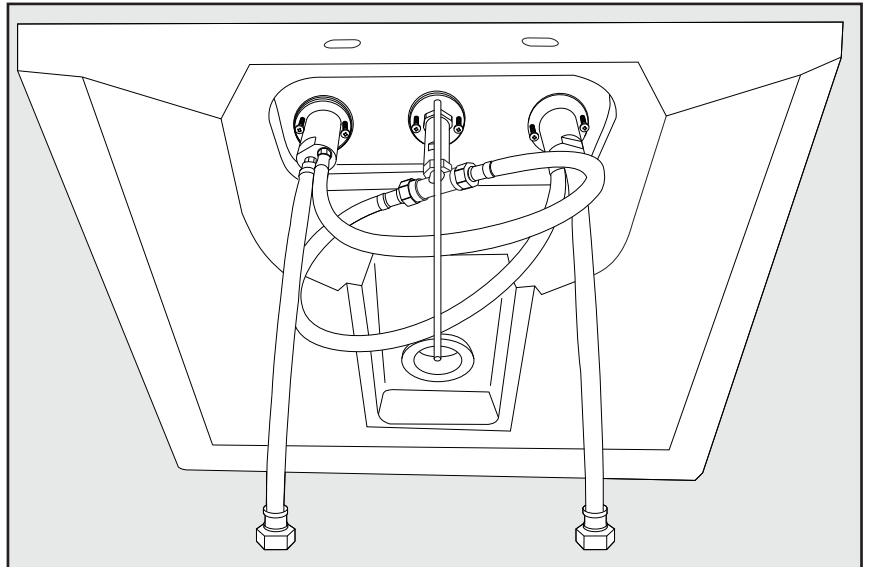

FRANZ VIEGENER

Nerea

Installation

Instalacion

Nerea Faucets - Line 59-59L-59K-59D-59R-59V

Before connecting the faucet to the water supply, flush the tubing thoroughly to eliminate any residue /
Antes de conectar la grifería a la distribución de agua, purgue muy bien la cañería a fin de eliminar partículas extrañas.

Channelock
Llave pico de loro

Nerea Faucets - Line 59-59L-59K-59D-59R-59V

FV201/59-59L-59K-59D-59R-59V
Widespread lavatory.
 Lavatorio

Minimum flow rate out at required constant pressure, 20 PSI and minimum flow rate for feed from 5.3 gal per min (for hot and cold connections): 2,2 gal per min