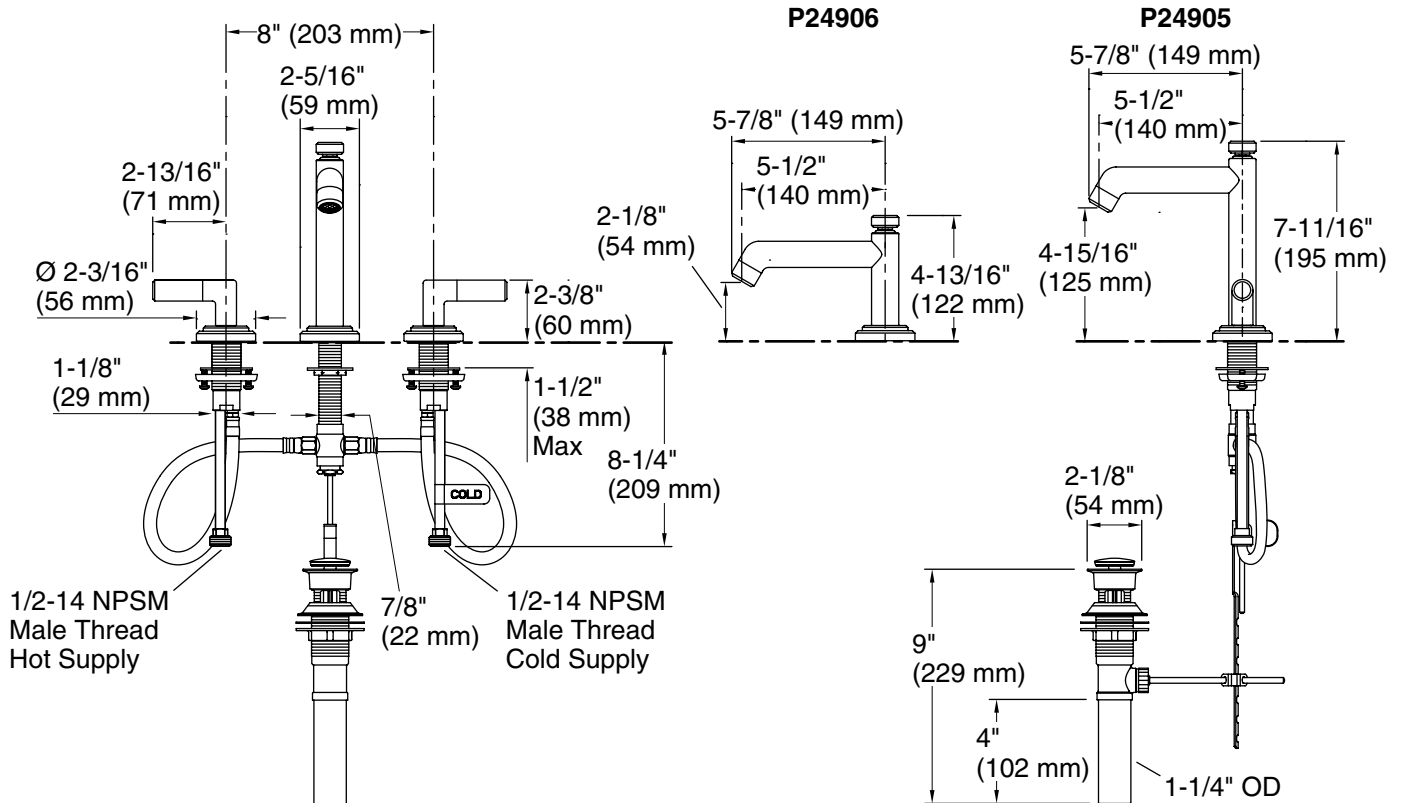

KALLISTA®

Pure Paletta® Sink Faucet

FEATURES

- Solid brass construction for durability and reliability
- Two-handle, widespread lavatory faucet for 8" (203 mm) - 16" (406 mm) centers
- Quarter-turn washerless ceramic disc valves
- 1.2 gal/min (4.5 l/min) maximum flow rate
- Includes drain
- Meets CalGreen requirements for basin faucets
- Complements the Pure Paletta collection

P24905, P24906

* Compliant when installed to the specific requirement of this regulation

SPECIFIED MODEL

Model	Description	Finishes	
P24905-LV	Pure Paletta Sink Faucet, Tall Spout	<input type="checkbox"/> CP Polished Chrome	<input type="checkbox"/> SN Polished Nickel
P24906-LV	Pure Paletta Sink Faucet, Low Spout	<input type="checkbox"/> CP Polished Chrome	<input type="checkbox"/> SN Polished Nickel