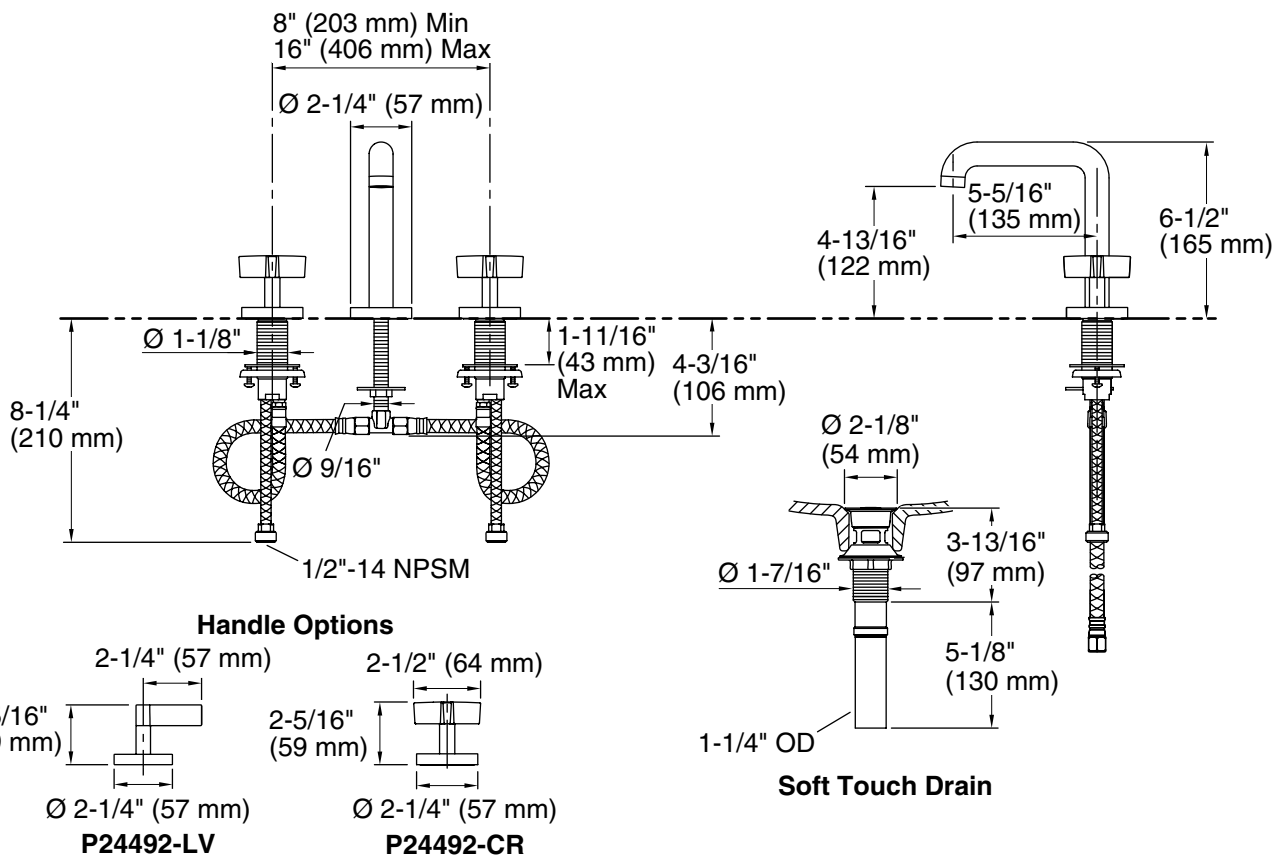

KALLISTA®

One™ Basin Set, Tall Spout

FEATURES

- Solid brass construction for durability and reliability
- Two-handle, widespread lavatory faucet for 8" (203 mm) to 16" (406 mm) centers
- 1.2 gal/min (4.5 l/min) maximum flow rate
- Includes Soft Touch drain
- Quarter-turn washerless ceramic disc valves
- Meets CalGreen requirements for bathroom sink faucets
- Complements the One collection

P24492

SPECIFIED MODEL

Model	Description	Finishes		
P24492-CR	One Basin Set, Tall Spout, Cross Handles	<input type="checkbox"/> CP Polished Chrome	<input type="checkbox"/> AD Nickel Silver	<input type="checkbox"/> AG Brushed Nickel
		<input type="checkbox"/> GN Gunmetal	<input type="checkbox"/> ULB Unlacquered Brass	<input type="checkbox"/> BL Matte Black
P24492-LV	One Basin Set, Tall Spout, Lever Handles	<input type="checkbox"/> CP Polished Chrome	<input type="checkbox"/> AD Nickel Silver	<input type="checkbox"/> AG Brushed Nickel
		<input type="checkbox"/> GN Gunmetal	<input type="checkbox"/> ULB Unlacquered Brass	<input type="checkbox"/> BL Matte Black