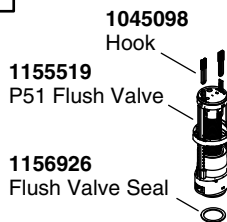

KALLISTA In-Wall Tank and Carrier System

Service Parts

P70362

**Finish/color code must be specified when ordering

We reserve the right to make revisions without notice in the design of products or in packaging unless this right has specifically been waived at the time the order is accepted.