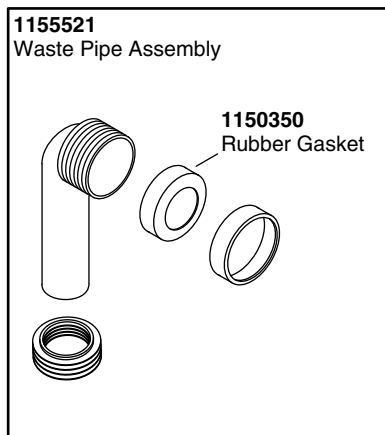

KALLISTA In-Wall Tank and Carrier System

Service Parts

P70362

**Finish/color code must be specified when ordering

We reserve the right to make revisions without notice in the design of products or in packaging unless this right has specifically been waived at the time the order is accepted.