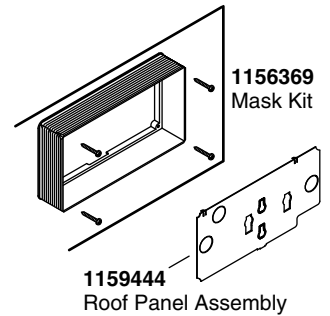

KALLISTA In-Wall Tank and Carrier System

Service Parts

P70362

**Finish/color code must be specified when ordering

We reserve the right to make revisions without notice in the design of products or in packaging unless this right has specifically been waived at the time the order is accepted.