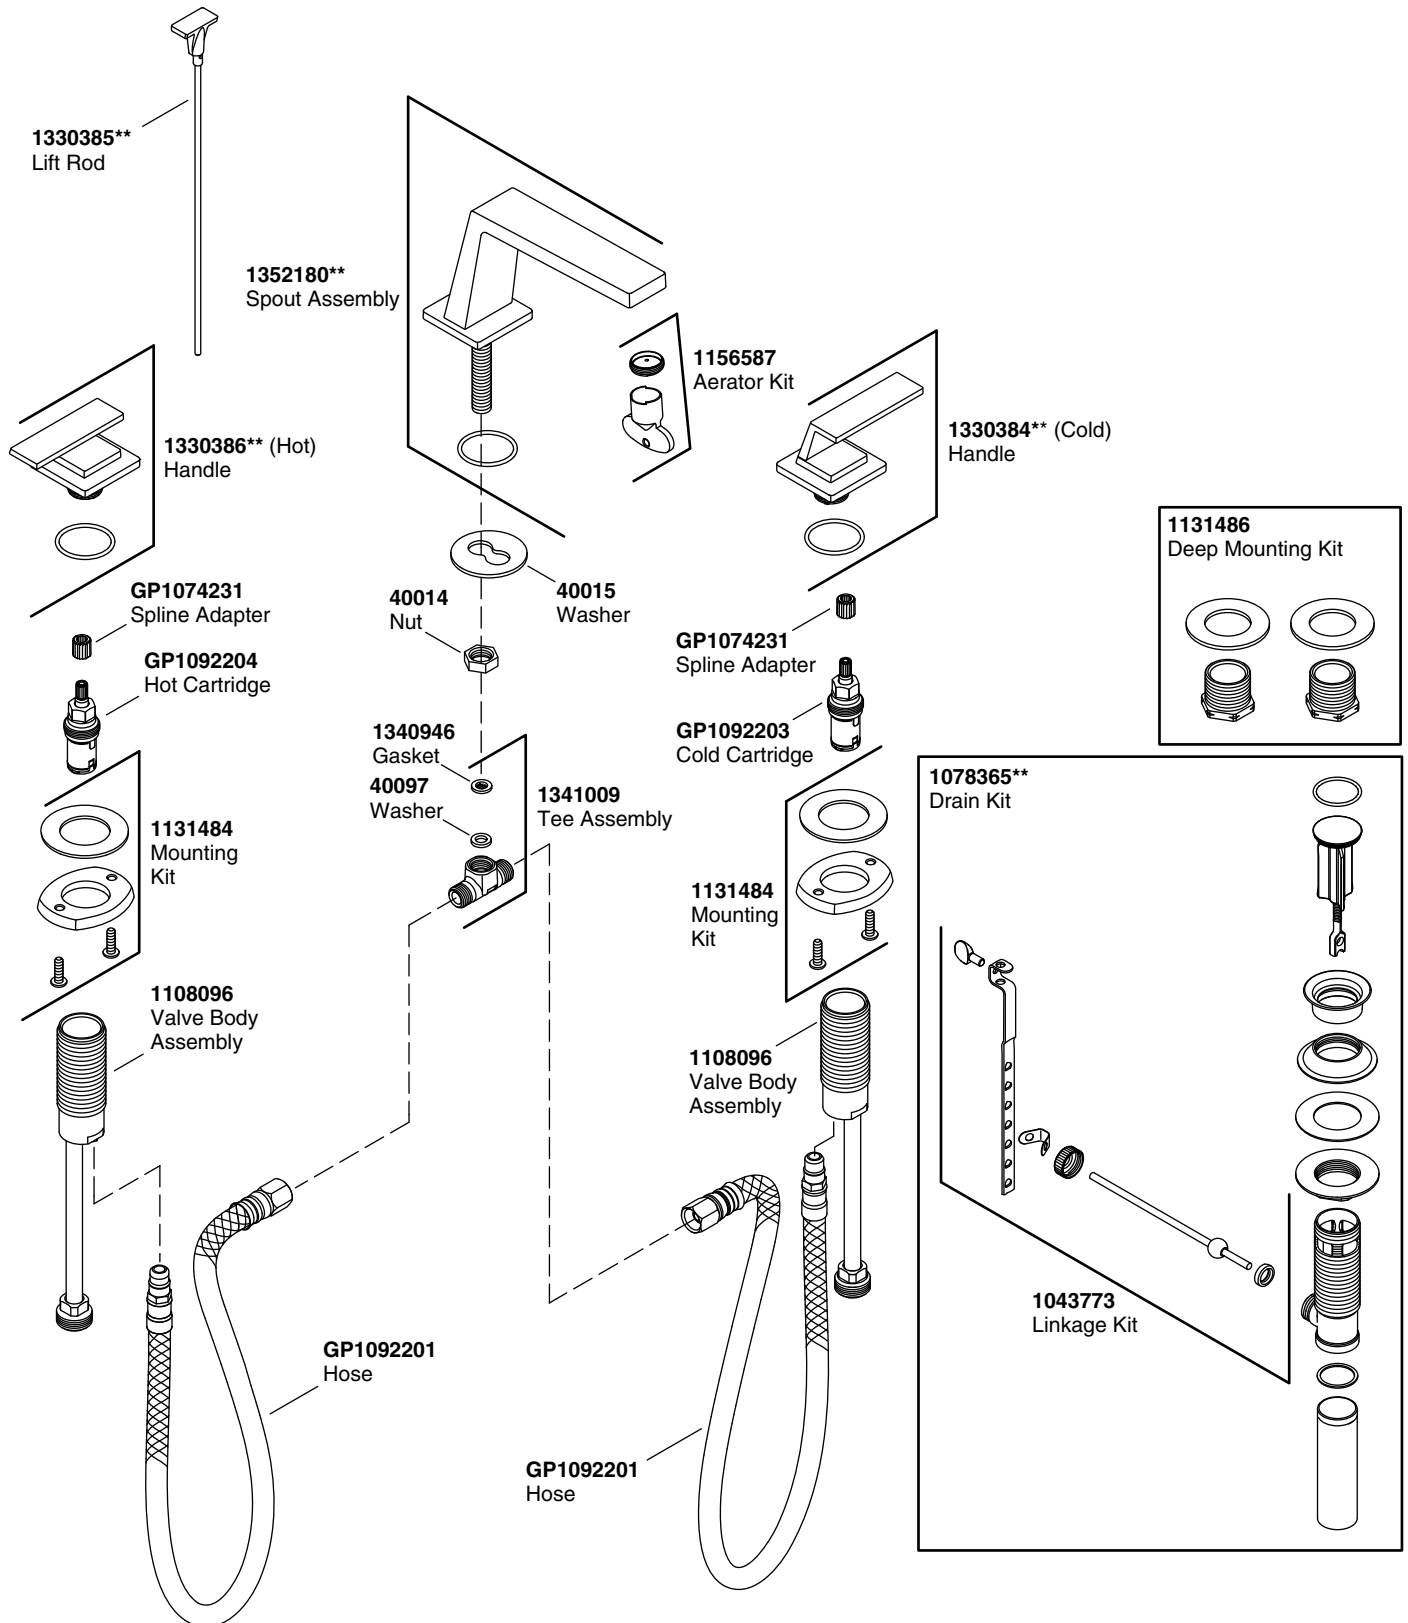

KALLISTA

Klyne™ Sink Faucet, Pure Spout, Lever Handle

Service Parts

P26001

**Finish/color code must be specified when ordering

We reserve the right to make revisions without notice in the design of products or in packaging unless this right has specifically been waived at the time the order is accepted.