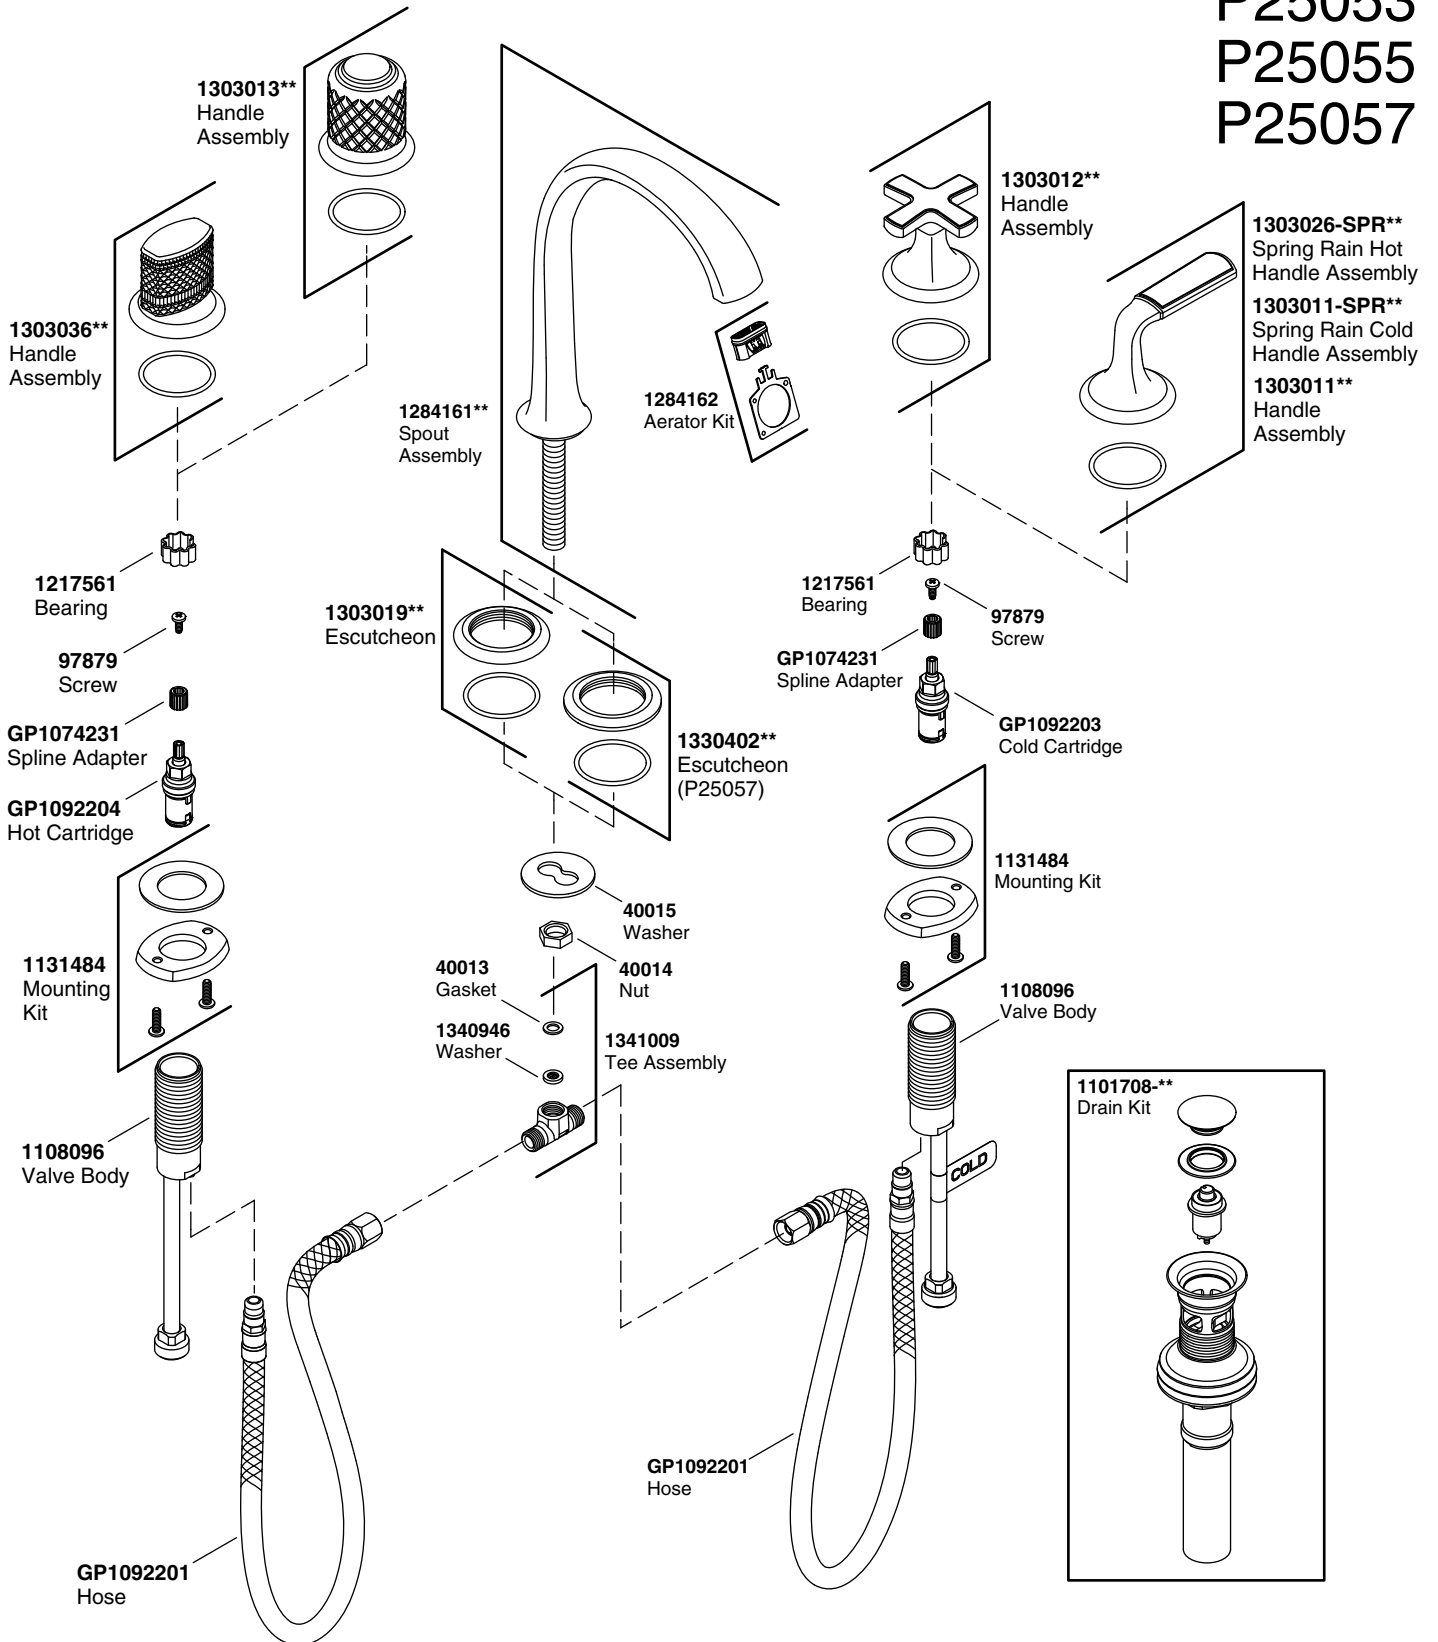

# Script® Decorative Sink Faucet, Arch Spout

## Service Parts

P25051  
P25053  
P25055  
P25057

\*\*Finish/color code must be specified when ordering

We reserve the right to make revisions without notice in the design of products or in packaging unless this right has specifically been waived at the time the order is accepted.