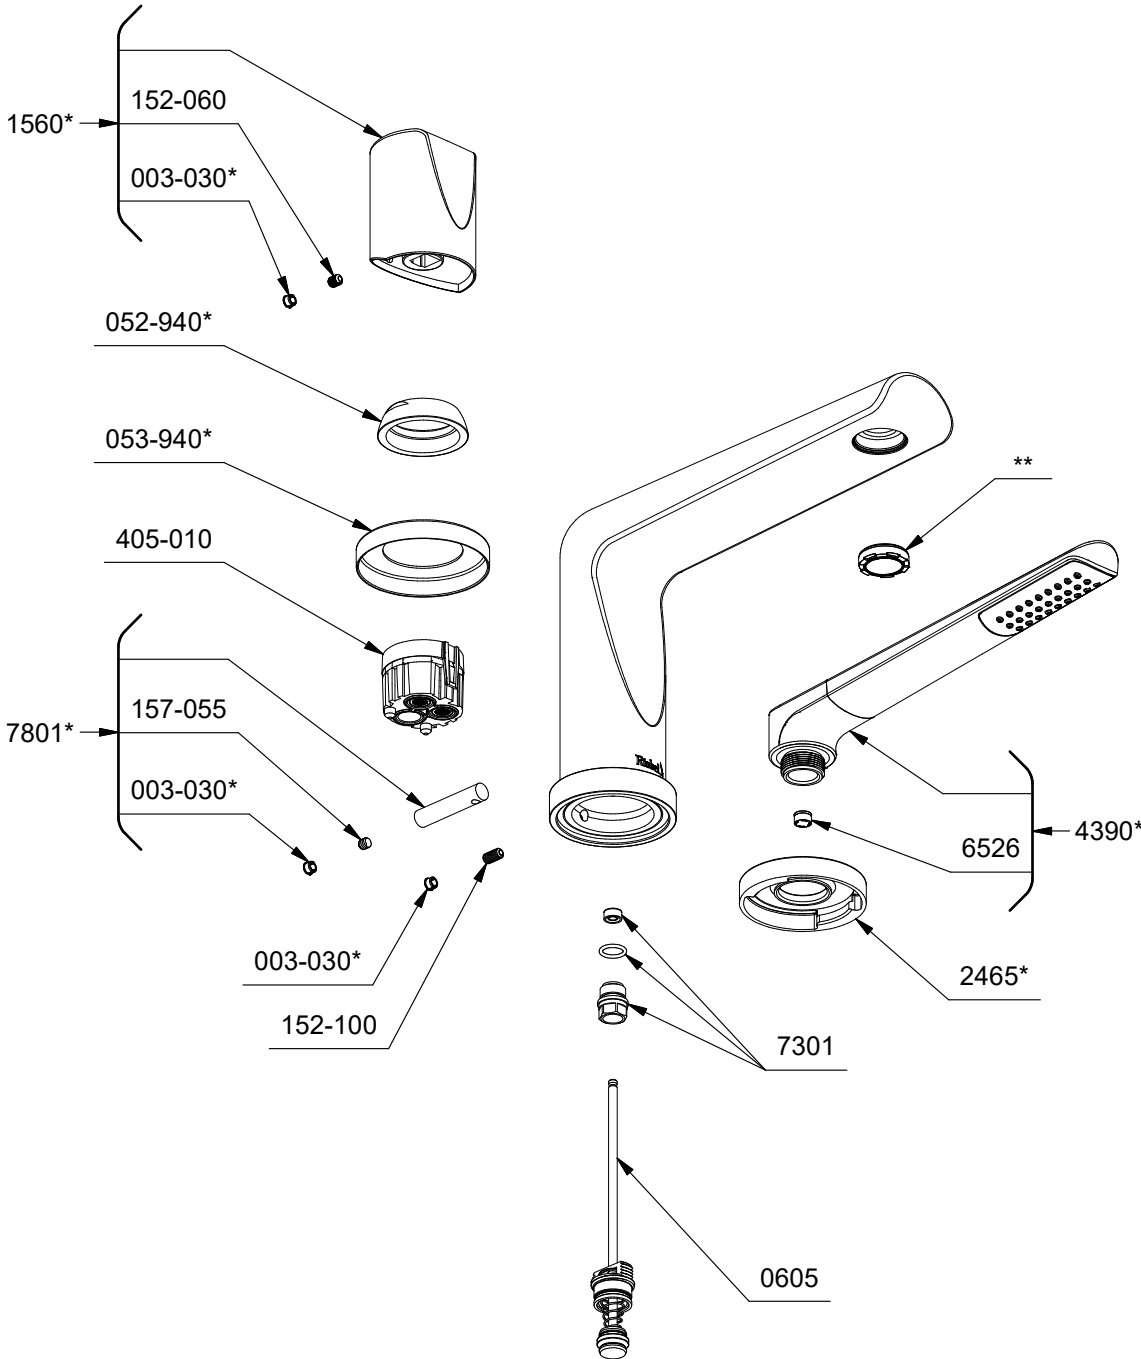

TPB66

Parabola

3-piece Type P deck-mount tub filler with hand shower trim

*Sizes, models and finishes may differ from those presented.

***Finish determined by Suffix**

Finish	Description
C	Chrome
PN	Polished Nickel
BK	Black
BG	Brushed Gold

****Aerator Kit (Include tool) :**

S6-676 (Full flow)

TOOL :

505-025 (Allen key 2.5mm)

500-002 (Plastic diverter rod tool)