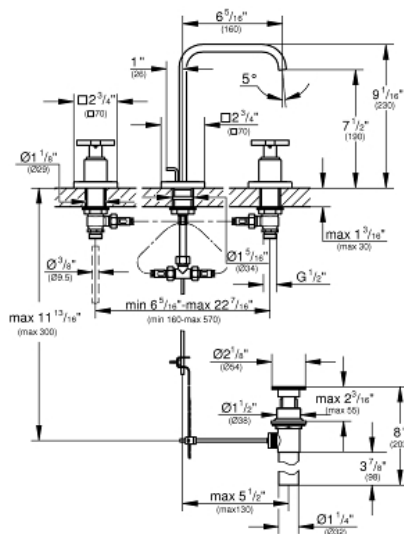

ALLURE

8" Widespread Two-Handle Bathroom Faucet M-Size

MODEL # 20148000

Pure Freude
an Wasser

Product Description:

ALLURE

8" Widespread Two-Handle Bathroom Faucet M-Size

Standard Specification:

- Metal escutcheon
- 1/2" ceramic cartridges (180° turn)
- Spout with flow control
- Pressure resistant flexible connection hoses (between spout and side valves)
- 1 1/4" pop-up waste set
- Max Flow Rate: 1.5 gpm (5.7 L/min)