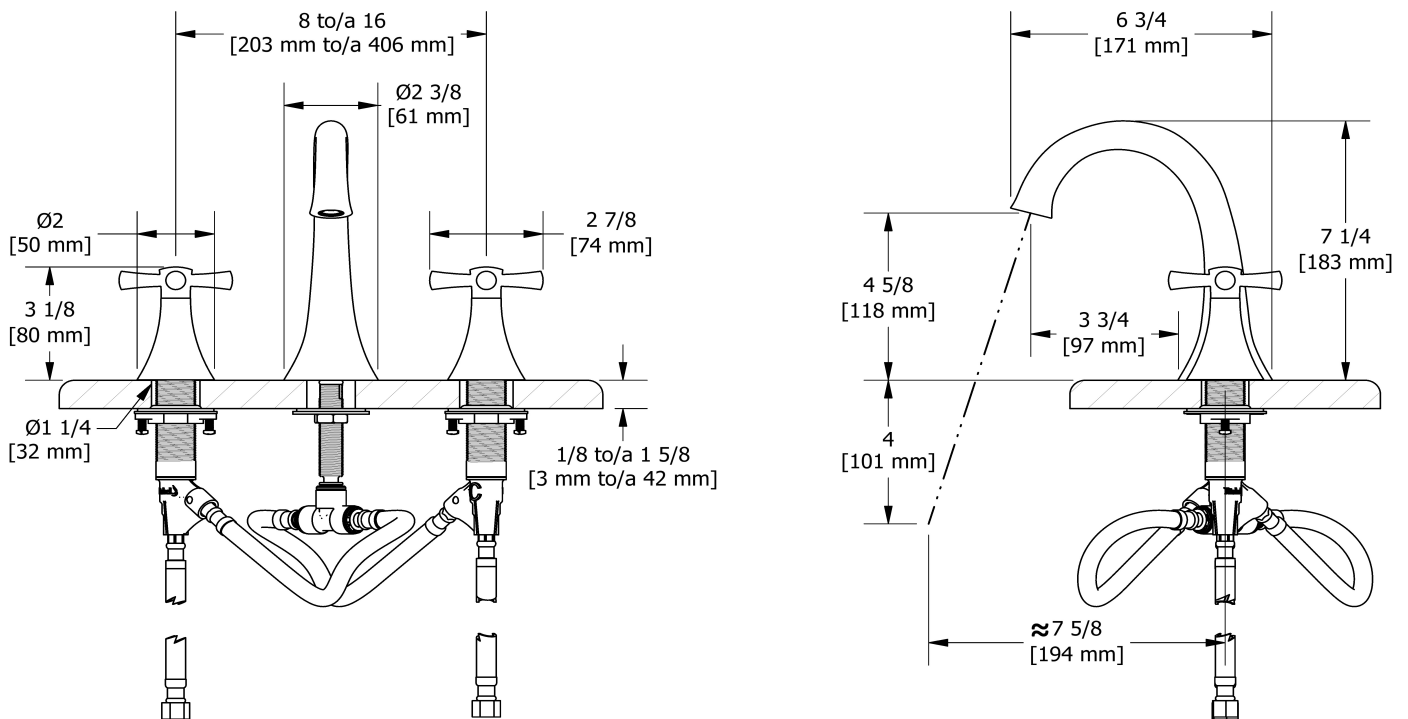

Certifications

- CSA B125.1
- NSF/ANSI standard 61 and 372
- ASME A112.18.1
- CMR248 Approval
- ADA