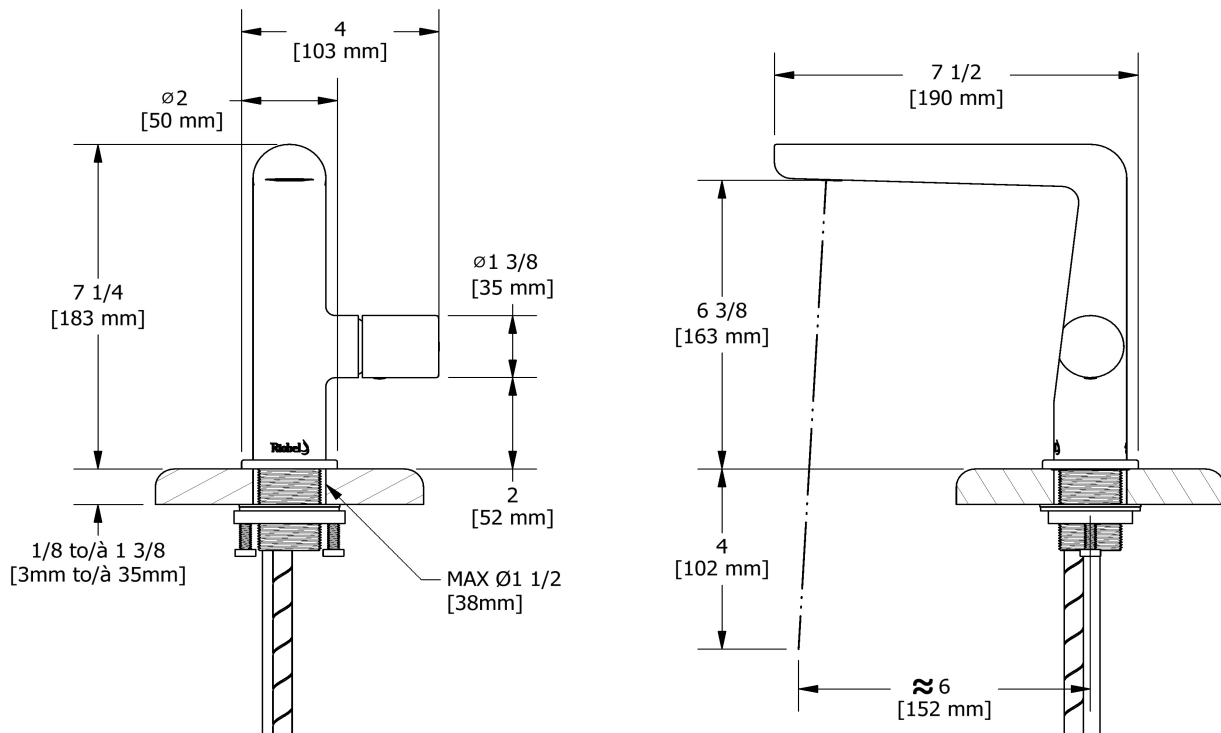

Single hole lavatory faucet
PBS01

Specifications

Descriptions

- 3/8" speedway compression
- Push drain
- Ceramic cartridge

Available flows

- 4.5 L/min, 1.2 gpm (US) 60psi *
 - 1.9 L/min, 0.5 gpm (US) 60psi (**PBS01-05**)
- *EPA certification applicable to the indicated model only**