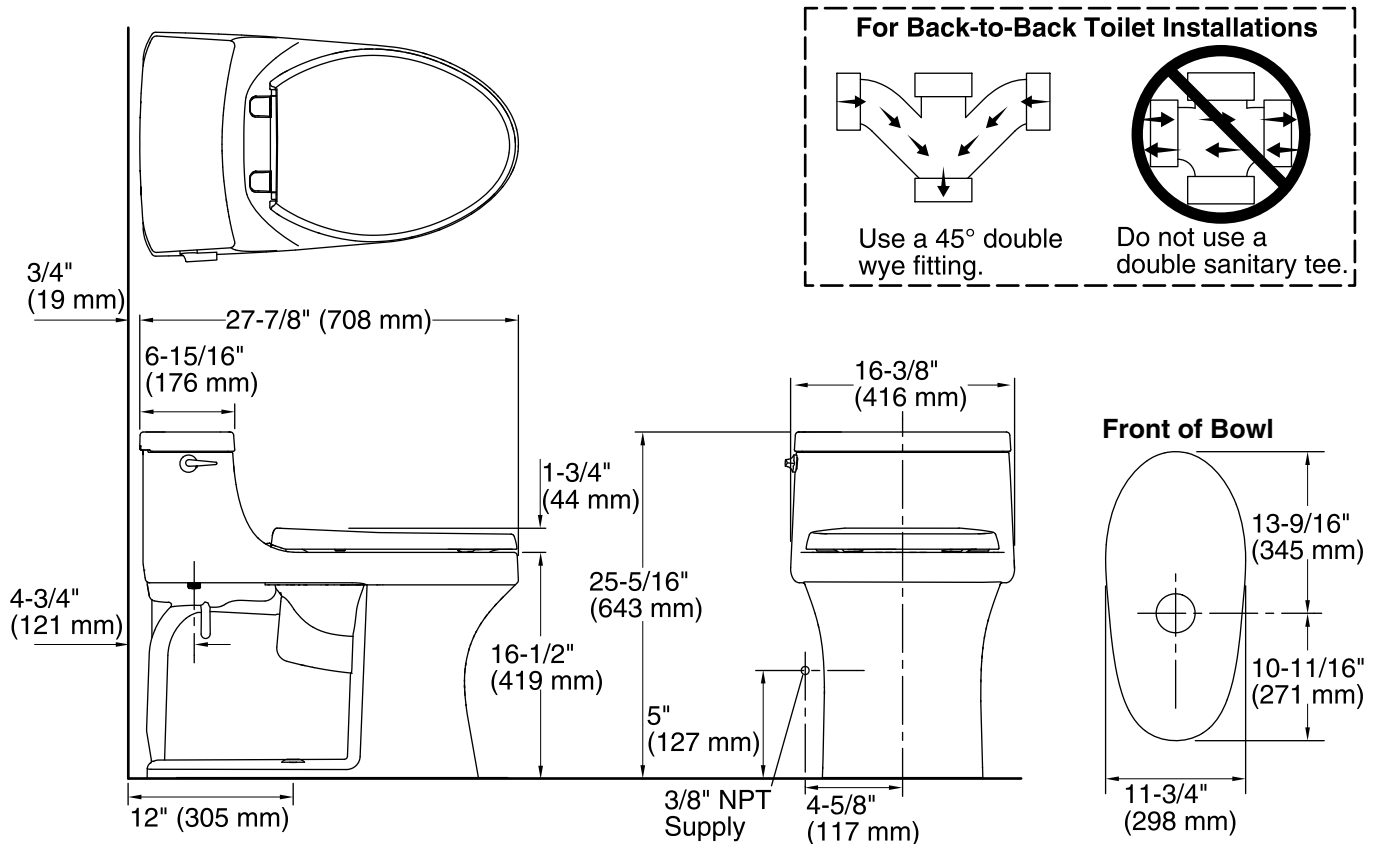

Technical Information

All product dimensions are nominal.

Toilet type:	One-piece, Floor-mount
Waste Outlet:	Floor
Bowl shape:	Compact elongated
Flush type:	Class Five®
Seat hinge type:	Quick-Attach®, Quiet-Close™
Trap passageway:	2-1/8" (54 mm)
Water Consumption	
Full:	1.28 gpf (4.8 lpf)
Water surface size:	10-3/4" x 7-1/2" (273 mm x 191 mm)
Rim to water surface:	5-3/8" (137 mm)
Rough-in:	12" (305 mm)
Seat-mounting holes:	5-1/2" (140 mm)

Notes

Install this product according to the installation instructions.

For back-to-back toilet installations: Use only a 45° double wye fitting.

ADA, OBC, CSA B651 compliant when installed to the specific requirements of these regulations.

Plumbing codes may require elongated toilets and elongated, open-front seats in public bathrooms.

Accessibility standards may require controls to be located on the open side of the toilet.