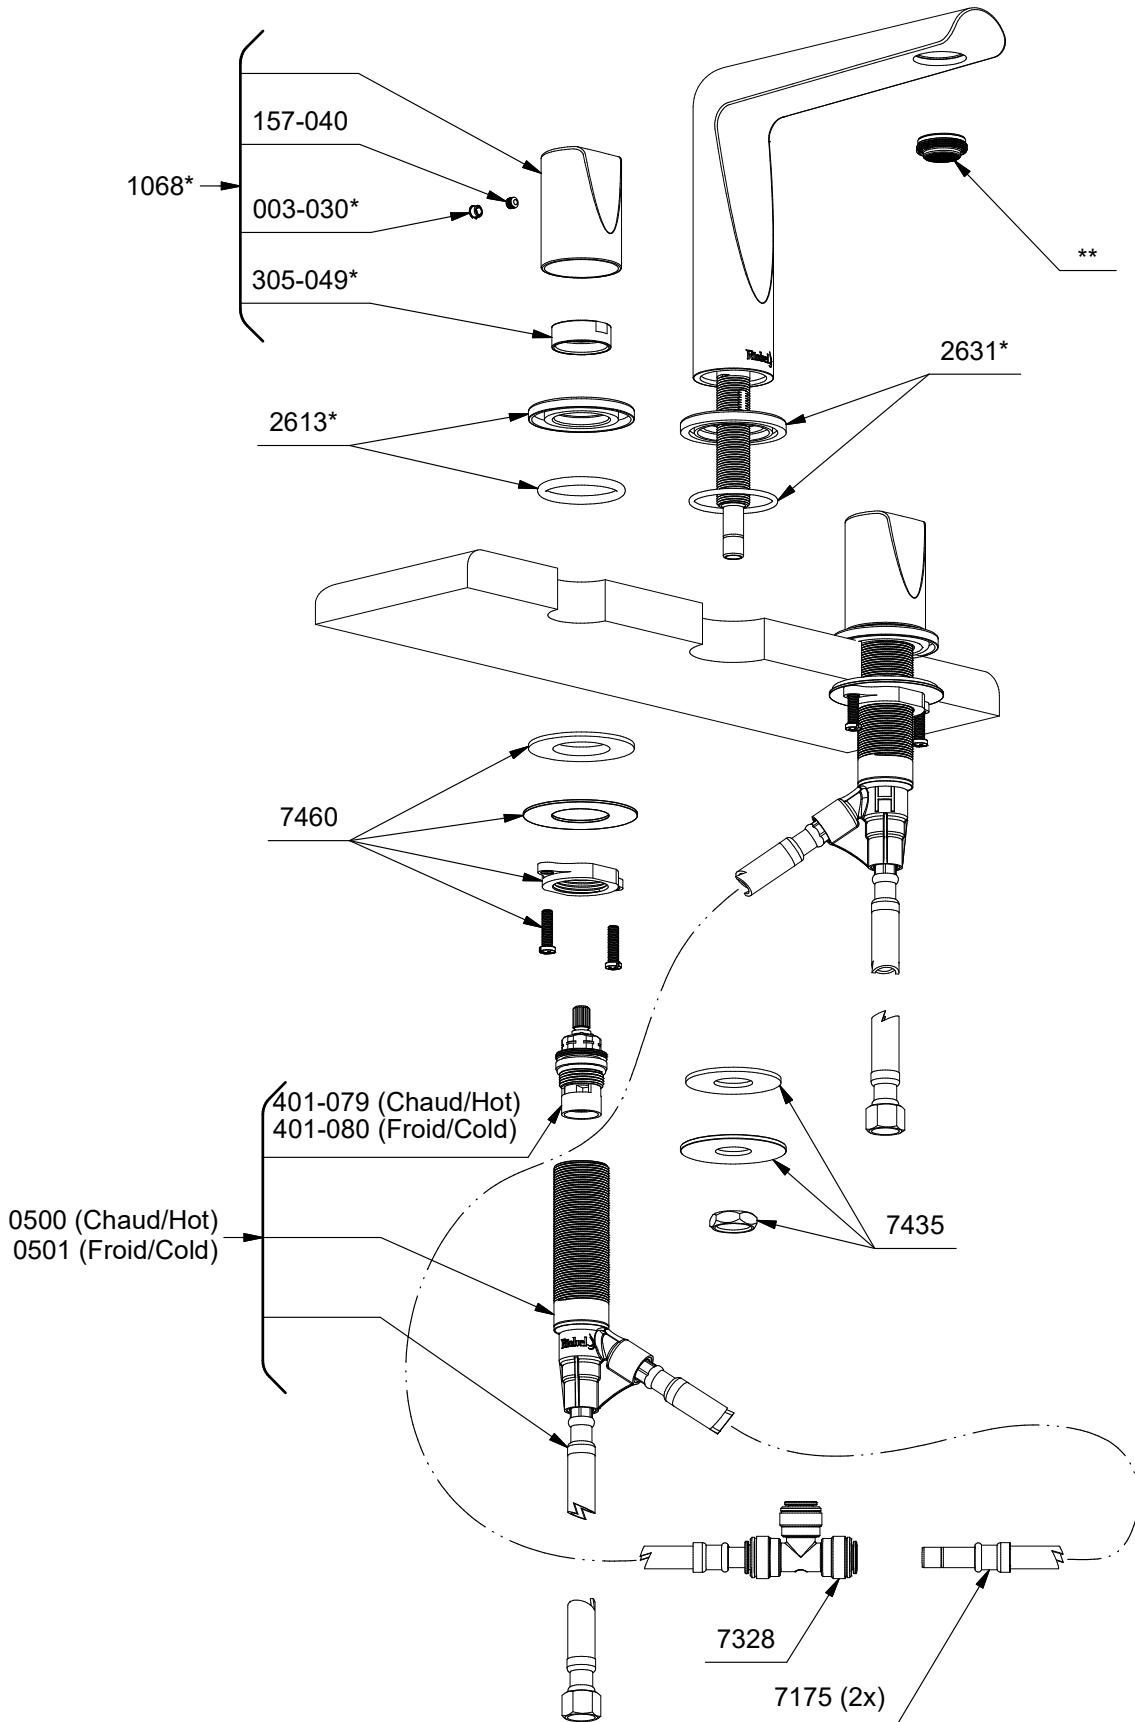

Riobel

PB08
Parabola
8" lavatory faucet

*Sizes, models and finishes may differ from those presented.

Push drain part view, See DB160

***Finish determined by Suffix**

Finish	Description
C	Chrome
PN	Polished Nickel
BK	Black
BG	Brushed Gold

****Aerator Kit (Include tool) :**

- S6-639-15 (1.5gpm / 5.7l/min)
- S6-639-12 (1.2gpm / 4.6l/min)
- S6-639-10 (1.0gpm / 3.8l/min)
- S6-639-05 (0.5gpm / 1.9l/min)

TOOL :

505-025 (Allen key 2.5mm)