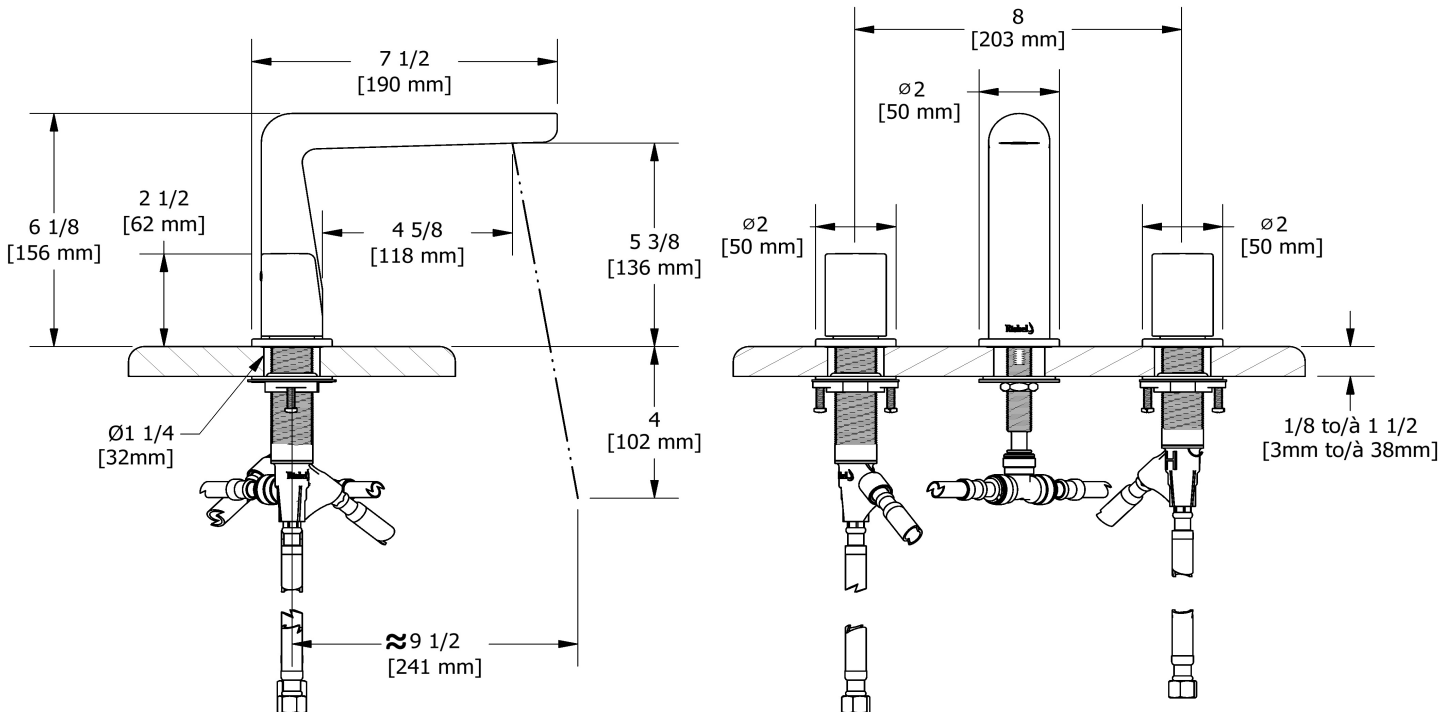

8" lavatory faucet
PB08

Specifications

Descriptions

- 3/8" speedway compression
- Ceramic cartridge
- Push drain

Available flows

- 4.5 L/min, 1.2 gpm (US) 60psi *
 - 1.9 L/min, 0.5 gpm (US) 60psi (**PB08-05**)
- *EPA certification applicable to the indicated model only**