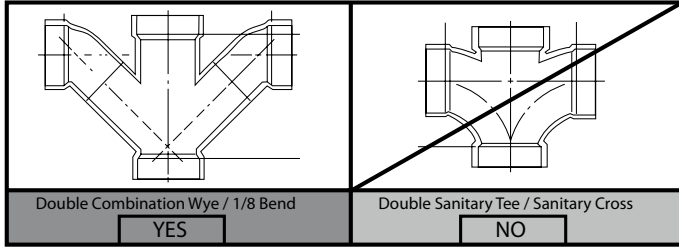

Colors - XX

- 01 = White Alpin

Product Specification

This one-piece toilet is made of vitreous china. The one-piece toilet is 28 3/8" (730mm) x 15" (380") x 28 3/4" (730mm). The product has a concealed trapway and an elongated bowl. The product has a water use of 1.28 gpf (4.8 lpf). The one-piece toilet is Villeroy & Boch model 6616US.

Components

Included	
6616 US 01	1-PC toilet

Installation Notes

Install this product according to the installation manual.

Technical Information

Water use	1.6/1.0 gpf (6/4 lpf)
Material	Vitreous china
Warranty	One year limited warranty
Min Water pressure	8 psi
Water surface	5 1/2" x 6 3/4" (140 x 170 mm)
Trap diameter	2 1/8" (51mm)
Trap seal	2 1/4" (55mm)
Minimum rough-in	12" (305 mm) rough-in
Outlet	Bottom outlet
Shipping dimensions	31 1/2" x 18 1/2" x 28 1/7" (800 x 470 x 715 mm)
Shipping weight	130.21 lbs (59.06 kg)
Net weight	125.69 lbs (57.01 kg)